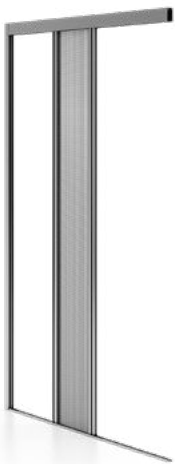

Pleated mosquito net TOP-ZAG

Designed for very large openings, up to 8 metres wide. It can be installed on or in the recess, which in no way restricts the functionality of the door.