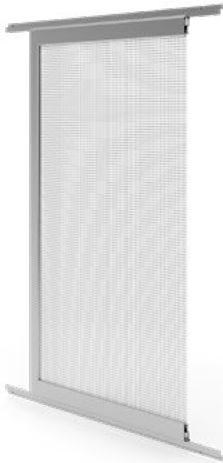

Sliding mosquito net SLIDER

Ideally suited for zero-threshold sliding door systems, as it is installed on tracks at floor height, without a threshold. Rigid construction thanks to folded inner corners. The recessed inner side replaces the handle. Width 20 mm.