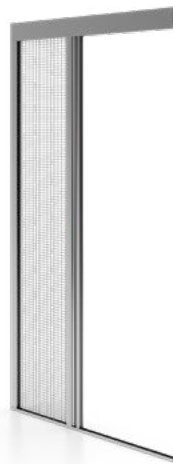

Folding mosquito net FIT-ZAG

An opening to one side mosquito net that can be fitted in the double guide rail of the external roller shutter, and between the window sash and the external roller shutter curtain. A recess in the profile replaces the handle. Mesh colour black. Profile width 13 mm.