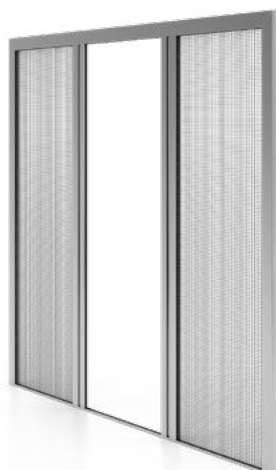

Pleated mosquito net MPH DUAL

A double mosquito net with the option of a corner variant without a post. Can be used on terrace doors up to 6 m wide and 3.2 m high.