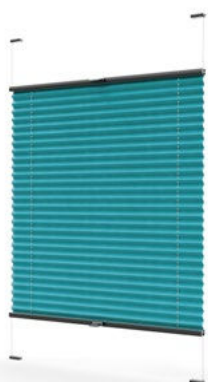

Vegas Plisse STANDARD

Vegas Plisse pleated roller blinds are an elegant and functional solution that perfectly suits windows with unusual shapes, such as triangles or semicircles. Available in many colours and patterns, the roller blinds can be adapted to the style of any interior, and the regulation of the amount of light entering the room allows for the right mood and atmosphere.