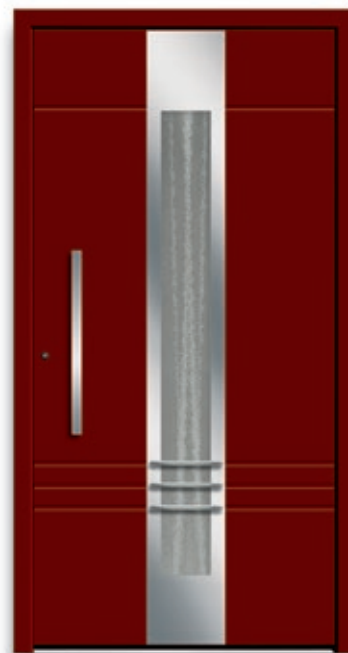

MODERN

A | **Model 6469-76** application –
stainless steel flush | stainless steel –
decorative hoop V 56
extras: sash overlapping panel |
glass Mastercarré white
handle: 1039-13 stainless steel,
integrated

B | **Model 6469-76** application –
stainless steel flush | stainless steel –
decorative hoop V 56
extras: sash overlapping panel |
RAL 3004 purple red |
glass Chinchilla white
handle: 1039-13 stainless steel,
integrated

| detail below |
Model 6469-76 | application –
stainless steel flush | stainless steel-
decorative hoop V 56

6469-76

B