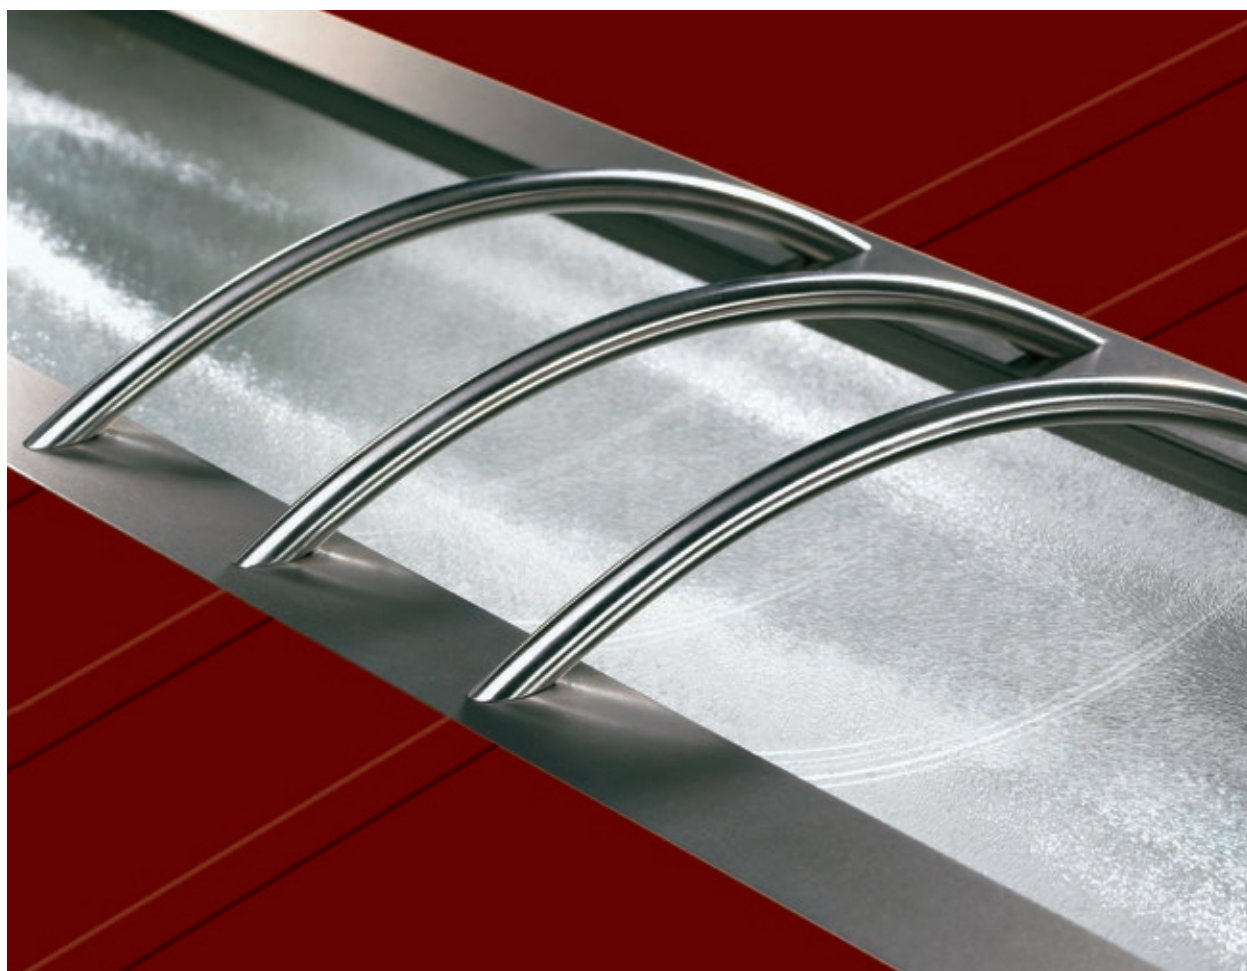

| detail below |
Model 6469-76 | application –
stainless steel flush | stainless steel-
decorative hoop V 56

6469-76

A

6469-76

B

6560-52

C

6560-73