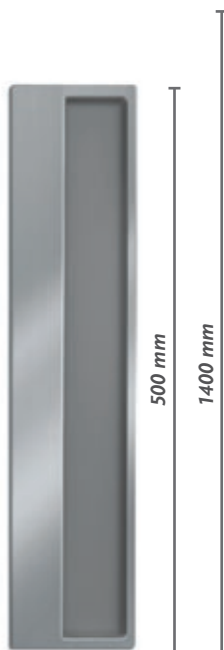

V 106
Grip plate 500 mm