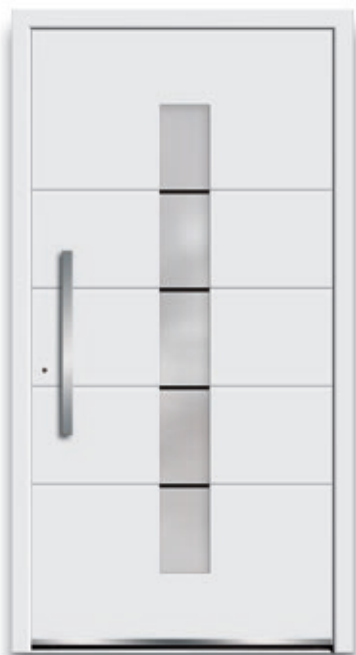

| detail below |
Model 6469-76 | application –
stainless steel flush | stainless steel-
decorative hoop V 56

6469-76

A

6469-76

B

6560-52

C

6560-73