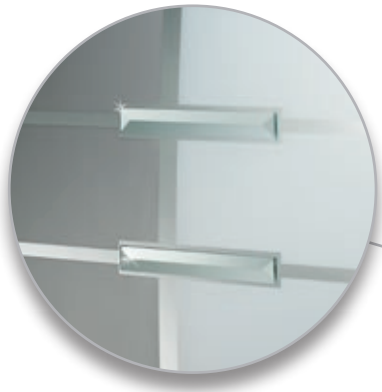

| Detail |
Glazing frosted glass with
clear edge and clear stripes |
applications - pilaster strips

6203-05

D

GLASS & ELEGANCE

| Detail |
Frosted and grey-frosted glass with clear stripes | applications – beveled stones clear