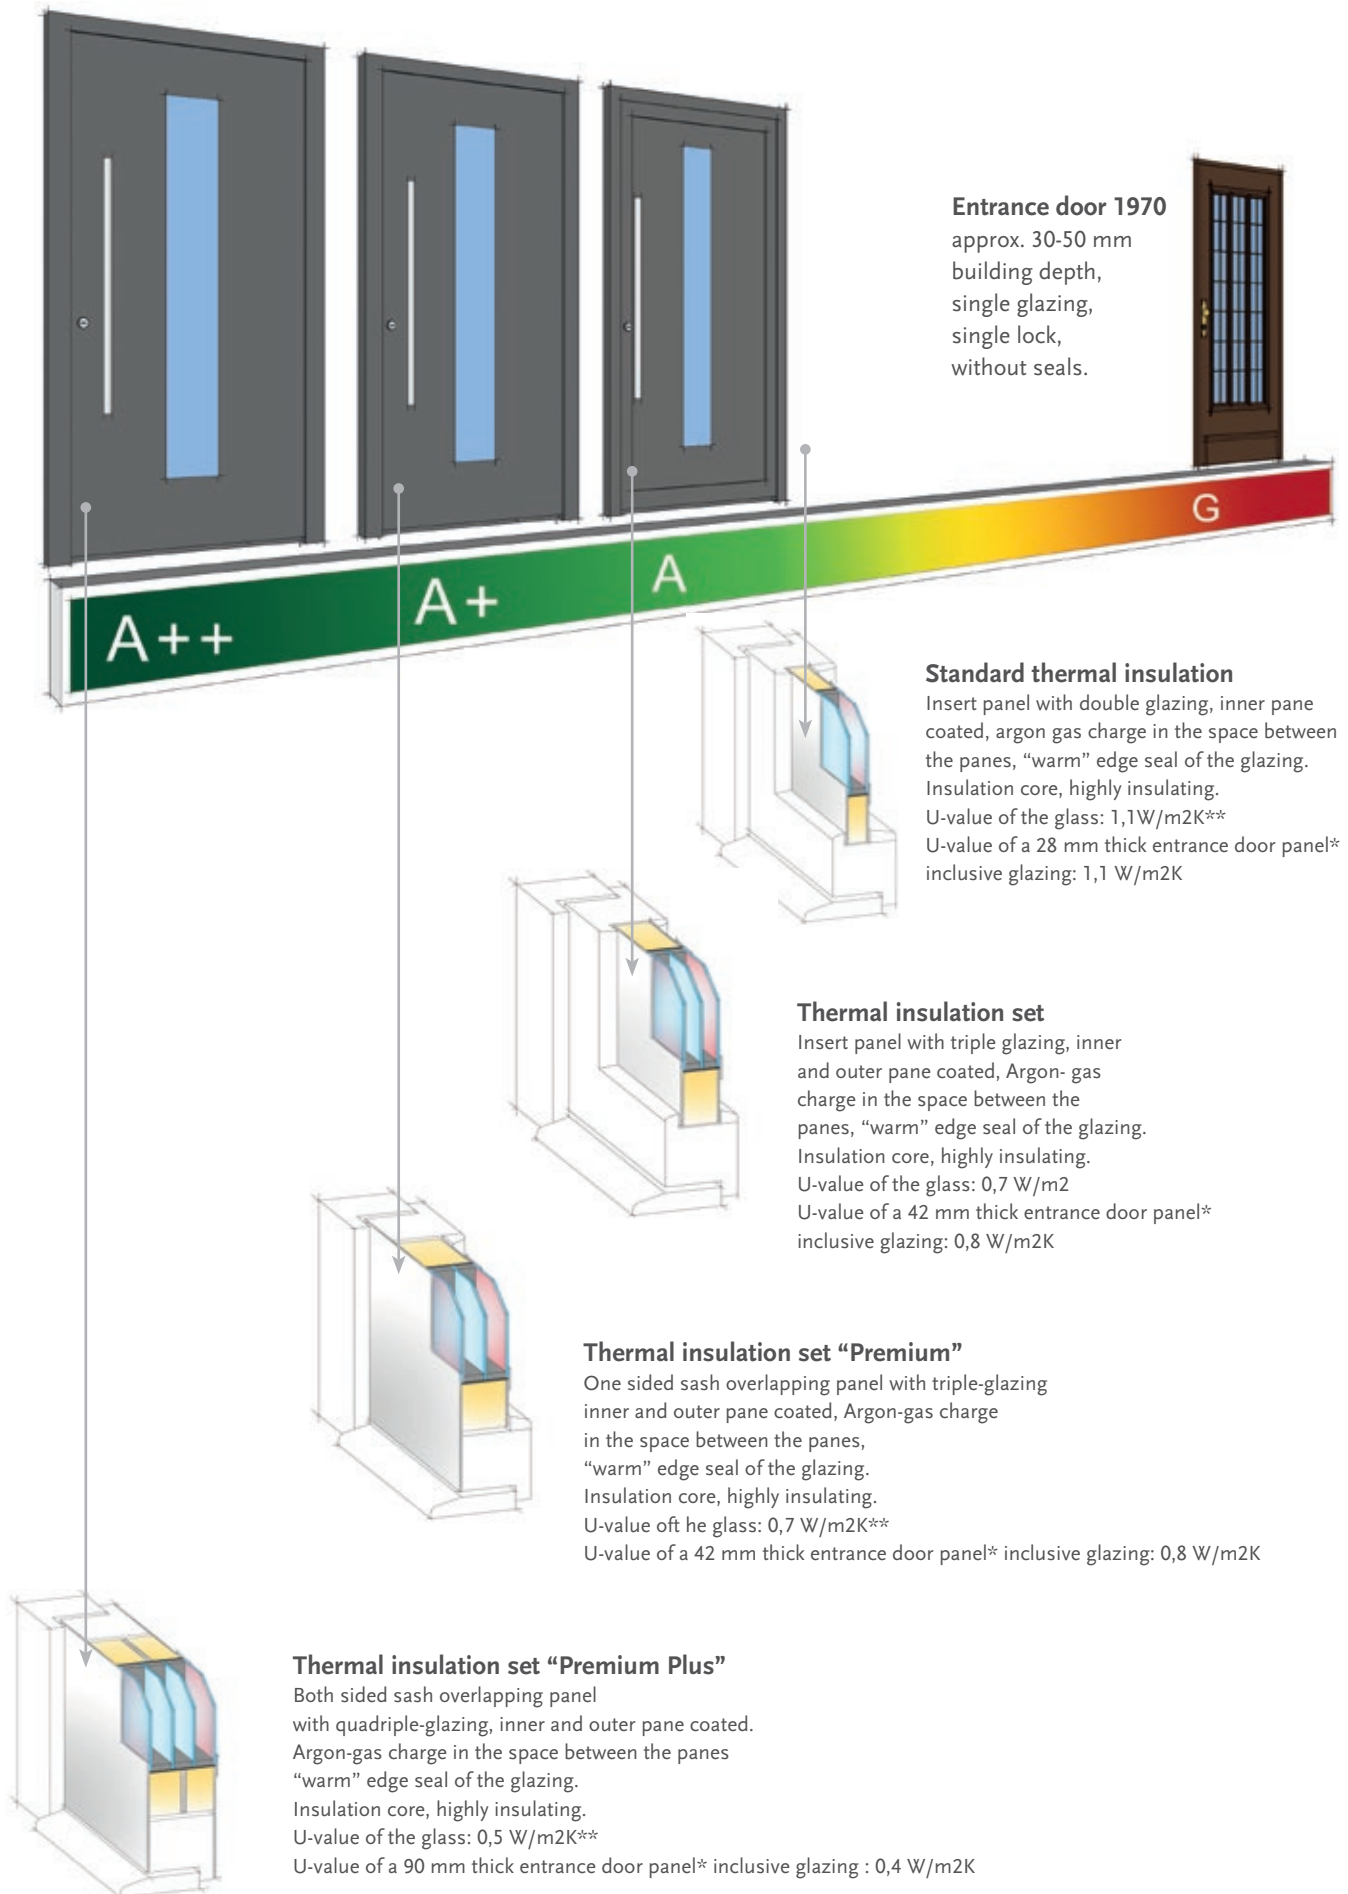

INSERT PANELS

ONE- SIDED SASH OVERLAPPING PANEL

BOTH-SIDED SASH OVERLAPPING PANEL

Entrance door 1970

approx. 30-50 mm
building depth,
single glazing,
single lock,
without seals

Safety set 1 (glazed and unglazed models)