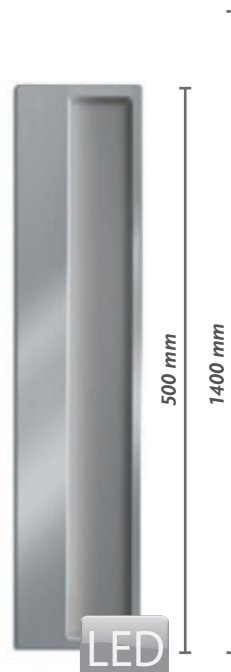

V 103 LED
Grip plate 430 mm with LED lighting

The depicted grip plates are available in the following measures:

V 106
Grip plate 500 mm

V 116 LED
Grip plate 500 mm with LED-lighting

V 114
Grip plate 500 mm with integrated finger scan