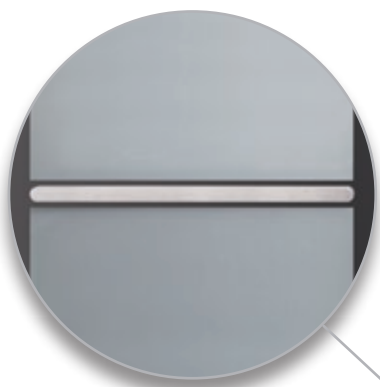

| Detail |
all glass side panel G 3000
frosted glass with clear edge
and clear stripes | pilaster strips
between the panes