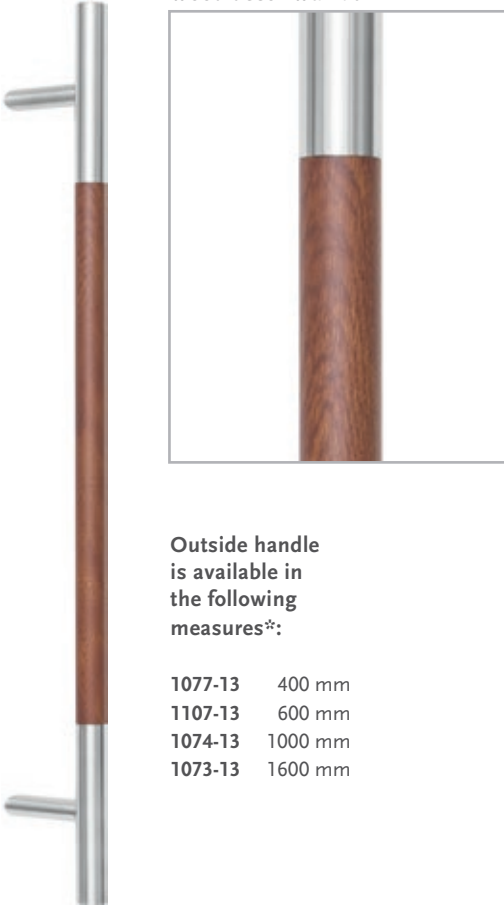

STAINLESS STEEL MATT BRUSHED

Wood decor Walnut

Outside handle
is available in
the following
measures*:

1077-13	400 mm
1107-13	600 mm
1074-13	1000 mm
1073-13	1600 mm