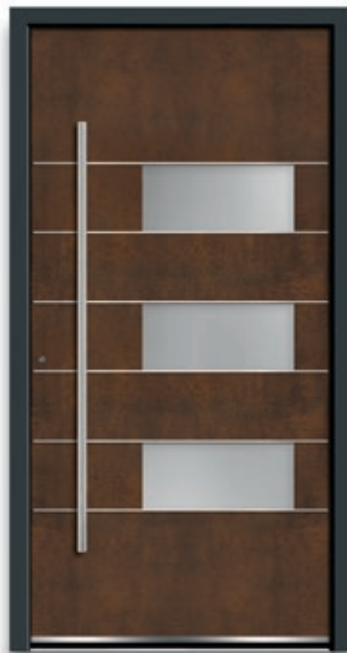

6782-84 raised pilaster strips E

D | **Model 6878-84** raised pilaster strips | Art-Corten | sash overlapping panel
glass: G 1164 frosted glass with clear stripes
handle: 9027-13 stainless steel, integrated

E | **Model 6782-84** raised pilaster strips | Art-Corten | sash overlapping panel
extras: glass Satinato white
handle: 9027-13 stainless steel, integrated

| image below |
Model 6781-84 raised pilaster strips | Art-Corten | sash overlapping panel
extras: glass Satinato white
handle: 1044-13 stainless steel, integrated