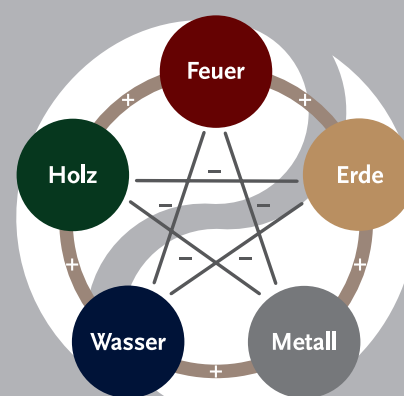

Well-being, mental balance, harmony and vitality: Feng Shui („wind and water“) can achieve all this. Turn your home into a true source of energy and live! The age-old Chinese teaching shows how people can favour harmony and balance in their own living environment. The teaching of Feng Shui knows the elements wood, fire, earth, metal and water. Adapted to these five elements and the two energy forces „Yin & Yang“, this unique collection was developed. All models take up the complex design principles of Feng Shui and create a special feeling of security. In addition, the colours green, red, beige, grey and blue enhance the energies and are found throughout the Feng Shui collection.

Model 6939-40 „Yin + Yang“
glass: G 1156 frosted and clear glass |
extras: sash overlapping panel |
design base plate SB 710-9
handle: 1080-13 stainless steel, integrated