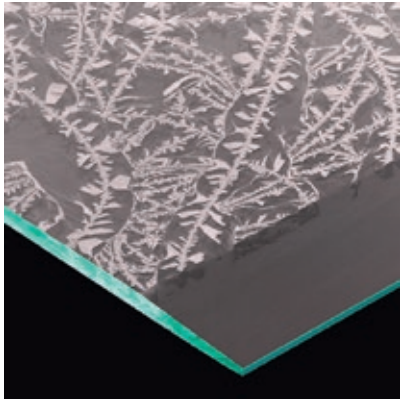

Genuine facet cut

Facet cuts gives a brilliant gloss to the glass. The glass edges are obliquely flattened by multistage grinding so that the light in this area breaks more and creates attractive light reflexes.