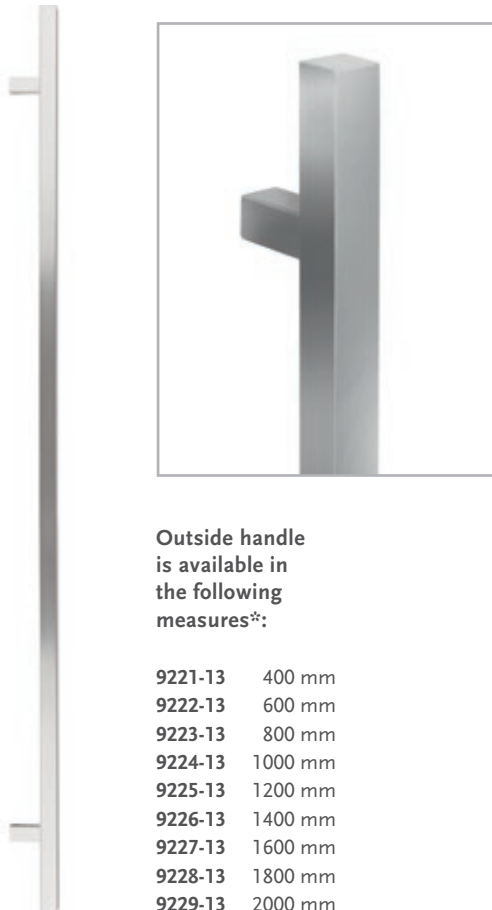

Outside handle
is available in
the following
measures*:

9221-13	400 mm
9222-13	600 mm
9223-13	800 mm
9224-13	1000 mm
9225-13	1200 mm
9226-13	1400 mm
9227-13	1600 mm
9228-13	1800 mm
9229-13	2000 mm