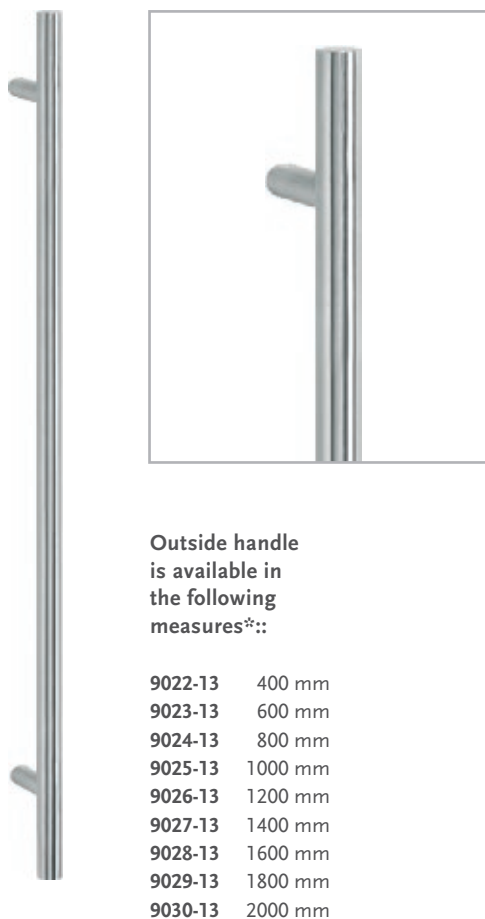

First-class helpers are in demand around your front door. Tasteful accessories that emphasise the value and character of your door. This includes external handles, internal handles, handle sets, letter slots, bell plates and decorative design bases. Our wide range guarantees you the fine tuning of all details. The round, oval and square symbols under each handle show you the shape of the model at a glance.