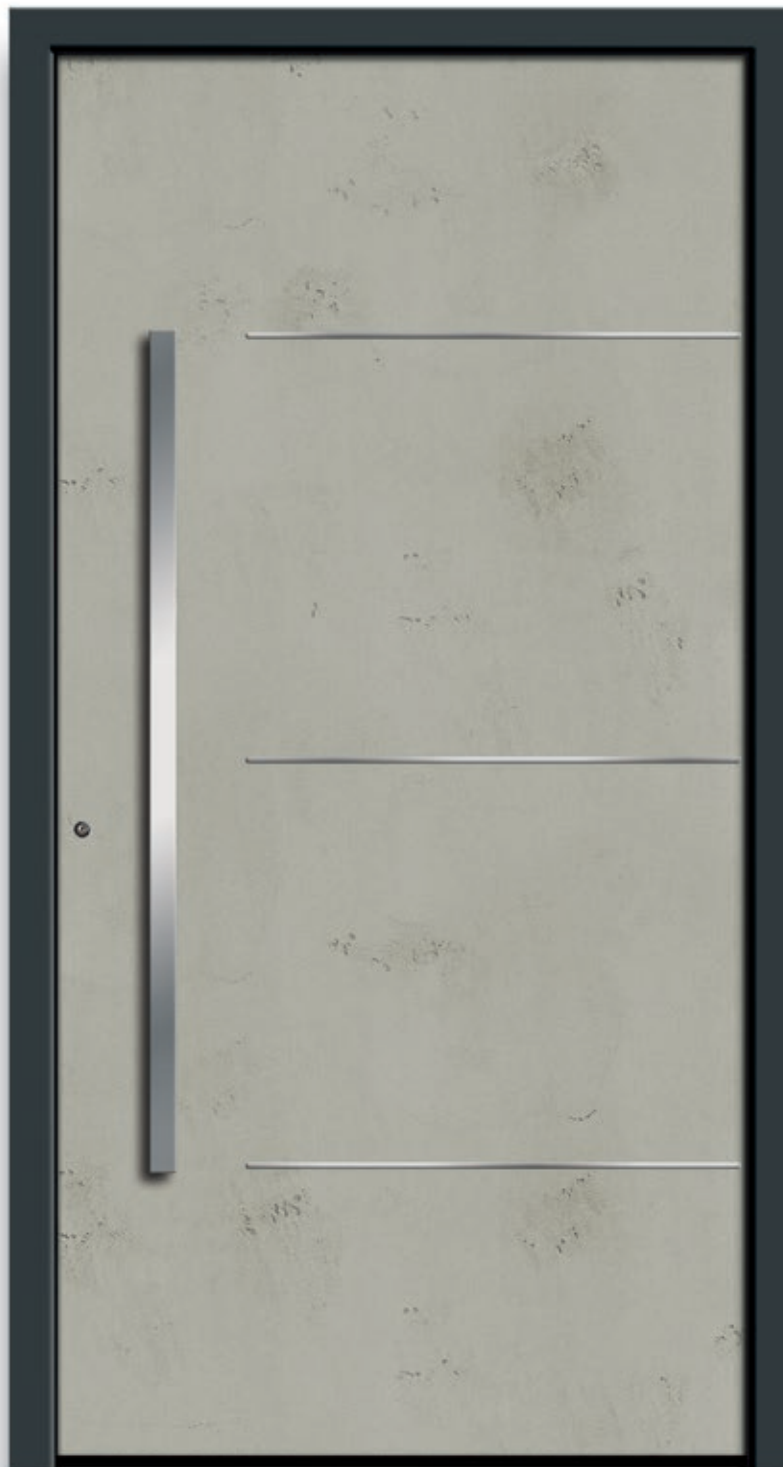

6172-83 raised pilaster strips **C**

A | **Model 6665-83** raised pilaster strips |
Art-Concrete | sash overlapping panel
grip plate: V106 stainless steel,
integrated

B | **Model 6864-83** raised pilaster strips |
Art-Concrete | sash overlapping panel
extras: glass Satinato white
grip plate: V106 stainless steel,
integrated

C | **Model 6172-83** raised pilaster strips |
Art-Concrete | sash overlapping panel
handle: 1042-13 stainless steel,
integrated