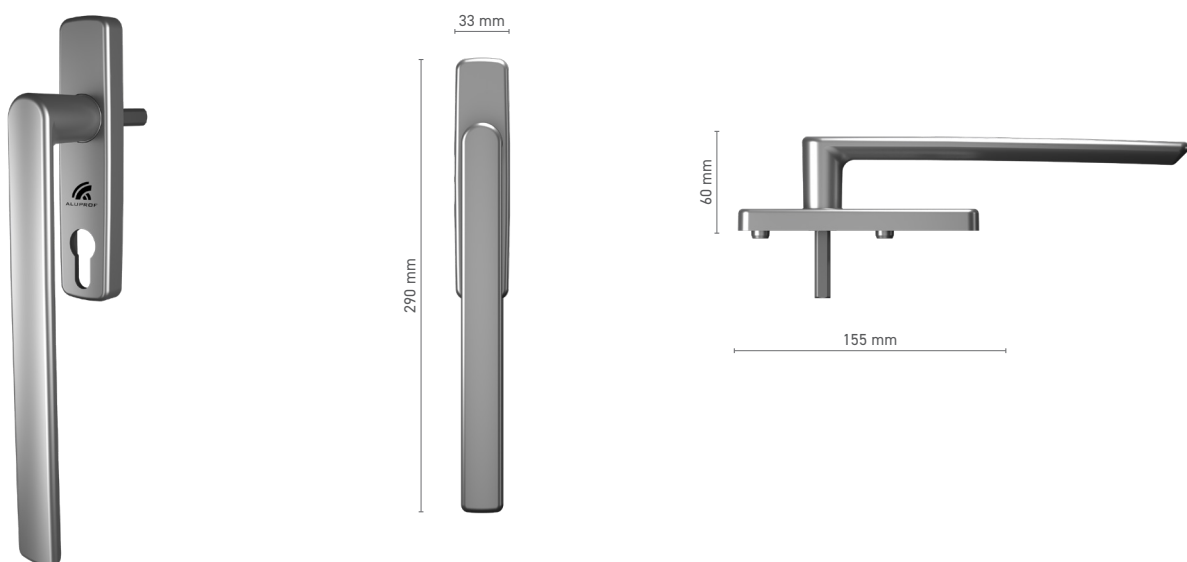

FAPIM single handle with spindle for lift & slide door

Item number ■ 1922040X

Available colours ■ RAL fan-deck ■ natural anodised ■ anodised effect ■ Mill finish

Drive ■ square spindle 10 mm

FAPIM single handle with spindle for lift & slide door