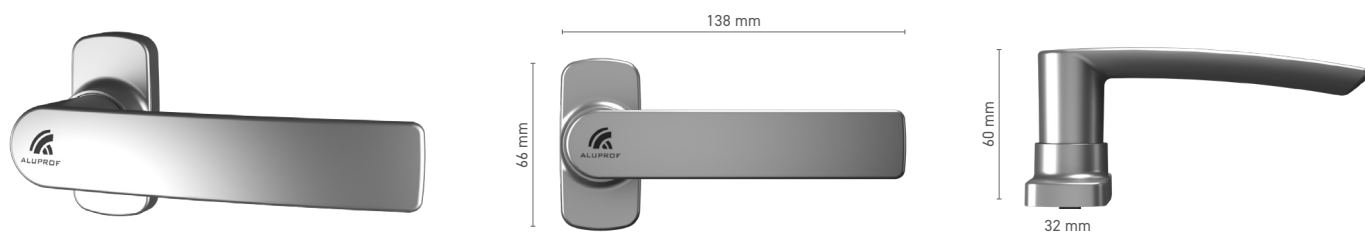

FAPIM single door handle

Item number	■ 8001289X
Available colours	■ RAL fan-deck ■ natural anodised ■ anodised effect ■ Mill finish
Drive	■ square spindle 8 mm