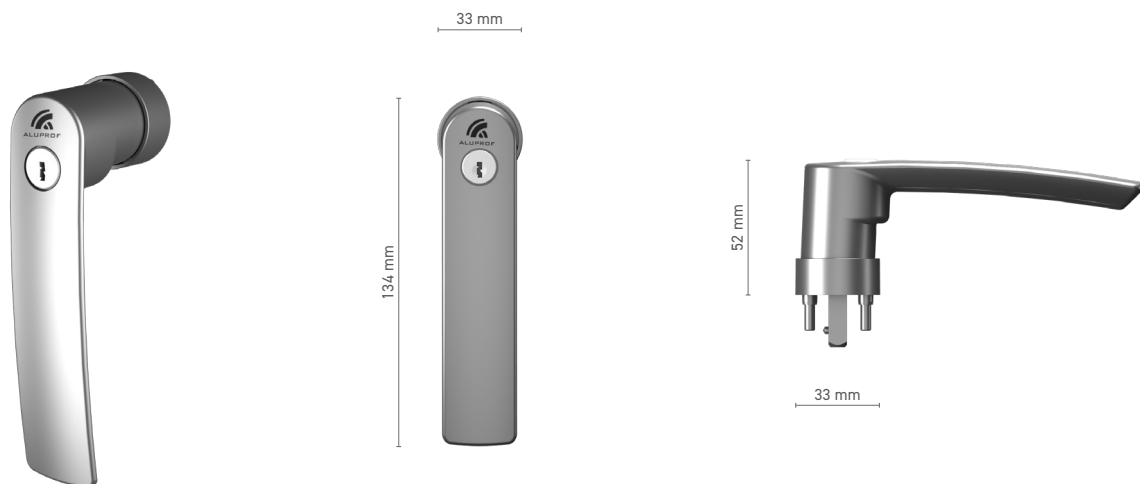

FAPIM window handle without base, with key

Item number ■ 1922034X

Available colours ■ RAL fan-deck ■ natural anodised ■ anodised effect ■ Mill finish

Drive ■ square spindle 7 mm

Handle fittings ■ single-function cylinder