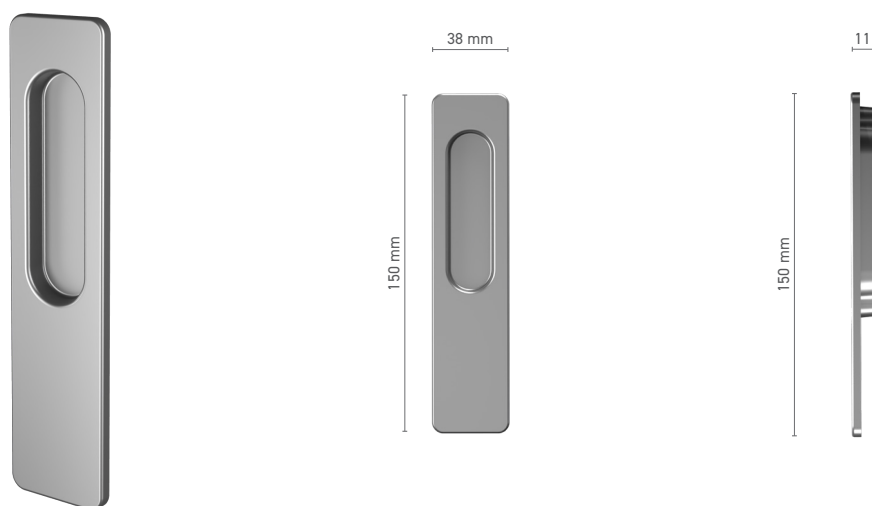

ROTO Line external pull for lift & slide door

Item number ■ 1810793X

Available colours ■ RAL fan-deck ■ anodised effect ■ Mill finish