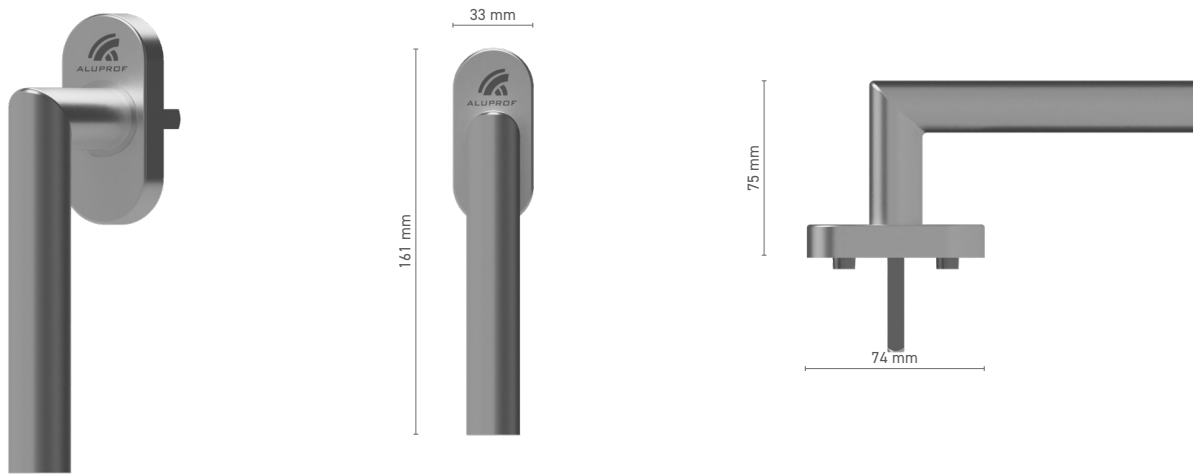

ALUPROF STYLE window handle with spindle

Item number ■ 1924204X

Available colours ■ natural anodised ■ inox anodised ■ stainless steel ■ white ■ anthracite ■ black

Drive ■ square spindle 7 mm