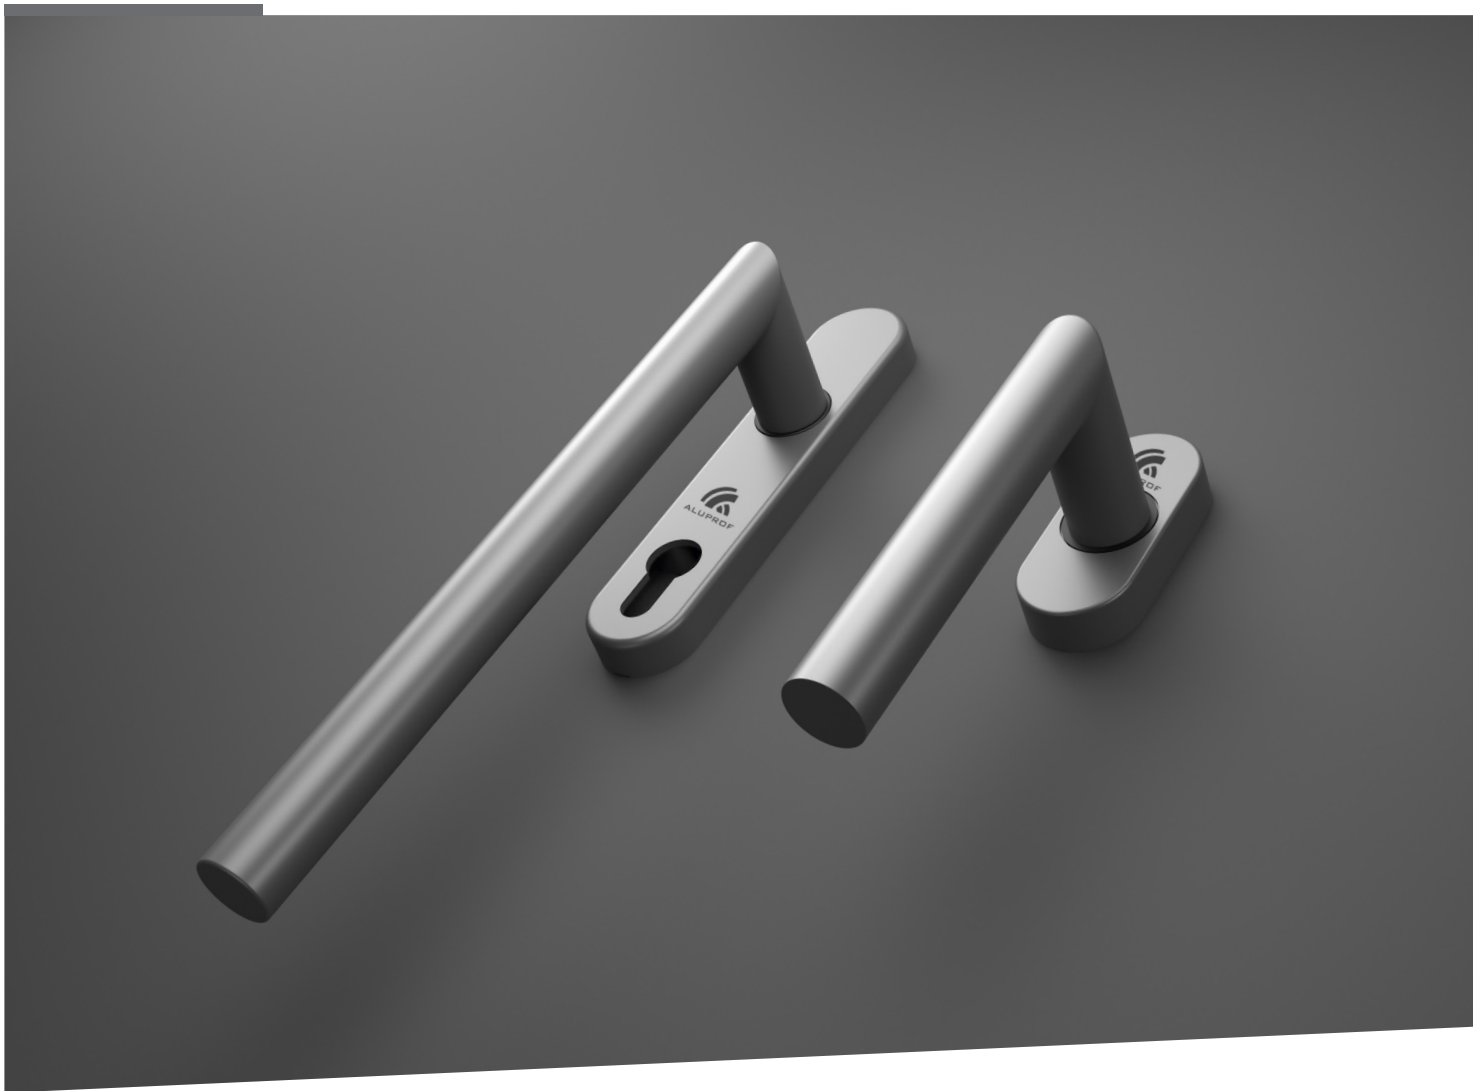

WINDOW AND DOOR HANDLES

ALUPROF STYLE