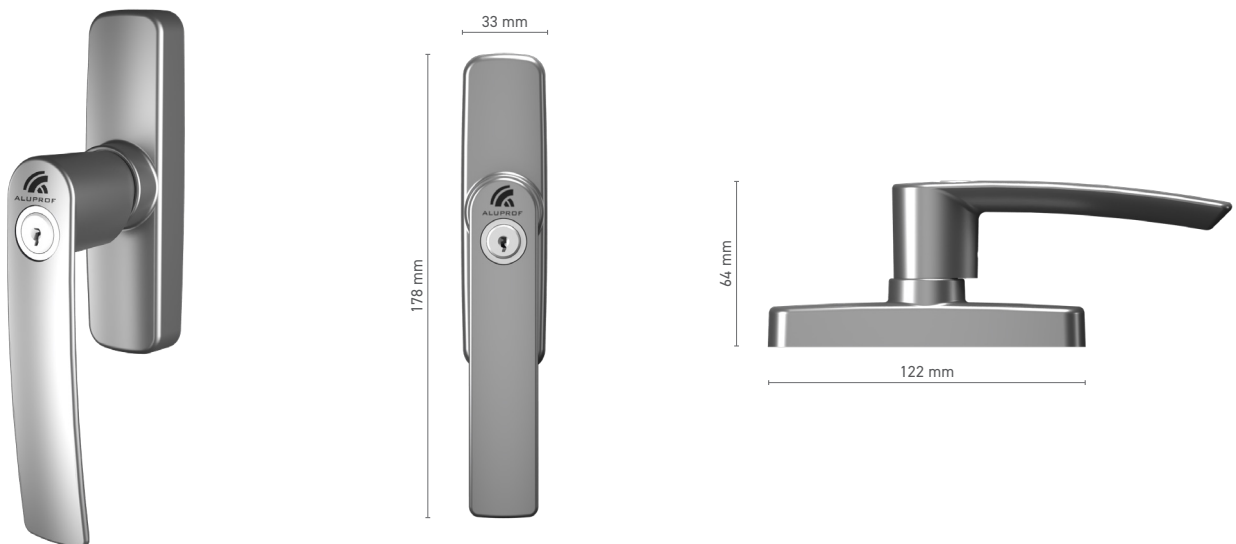

FAPIM window handle with fork, with key / TBT

Item number ■ 1922021X / 1922033X

Available colours ■ RAL fan-deck ■ anodised effect ■ Mill finish

Drive ■ fork

Handle fittings ■ single-function cylinder / TBT