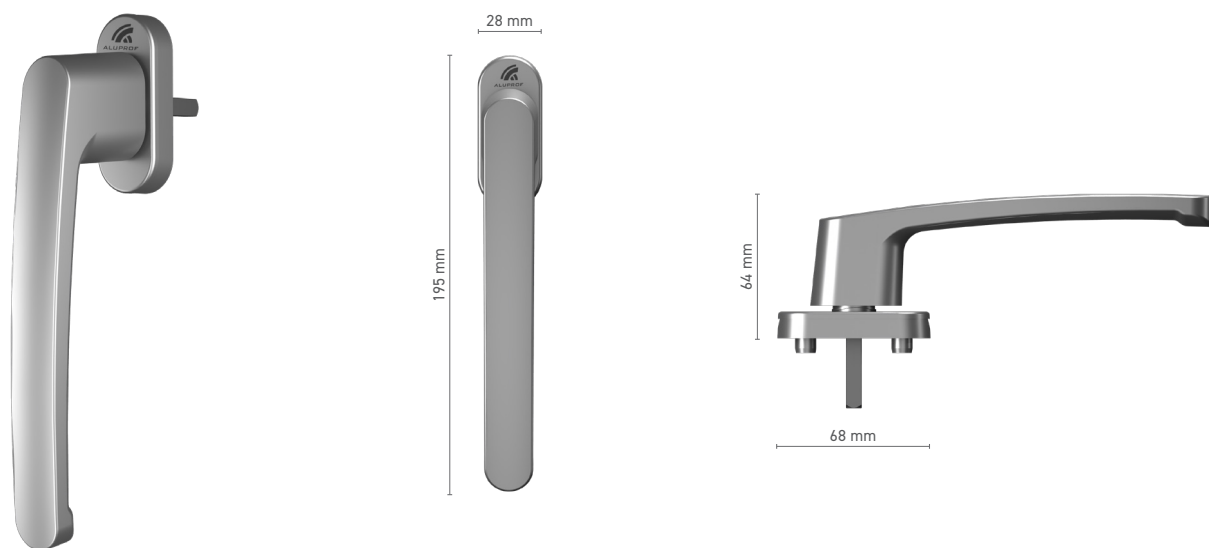

ALUPROF STANDARD window handle with spindle PSK

Item number ■ 1924207X

Available colours ■ natural anodised ■ inox anodised ■ white ■ anthracite ■ black

Drive ■ square spindle 7 mm