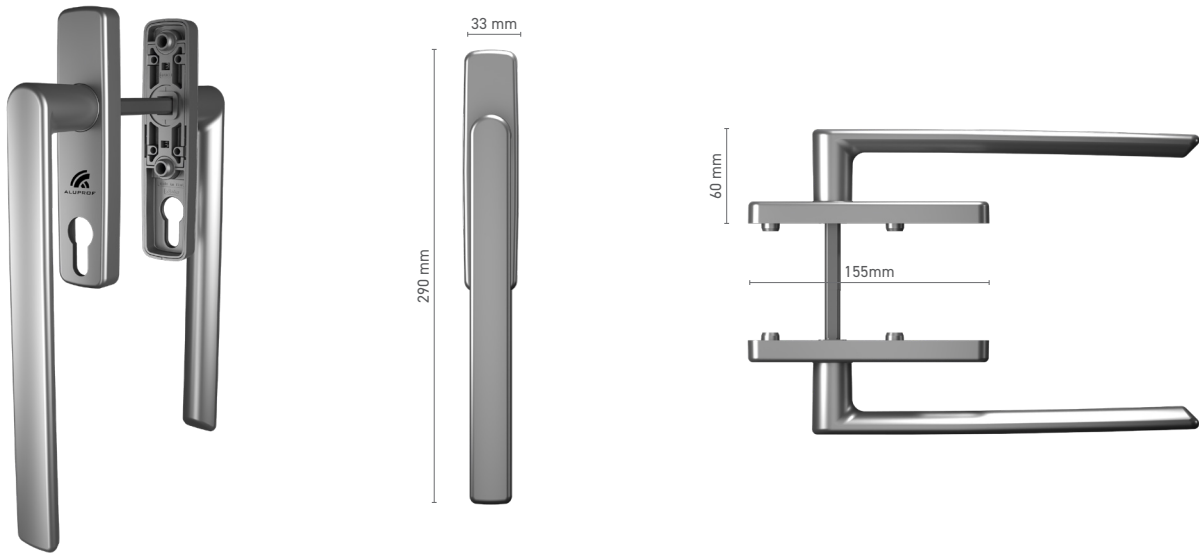

FAPIM External & Internal handle with spindle for lift & slide door

Item number ■ 1922042X

Available colours ■ RAL fan-deck ■ natural anodised ■ anodised effect ■ Mill finish

Drive ■ square spindle 10 mm