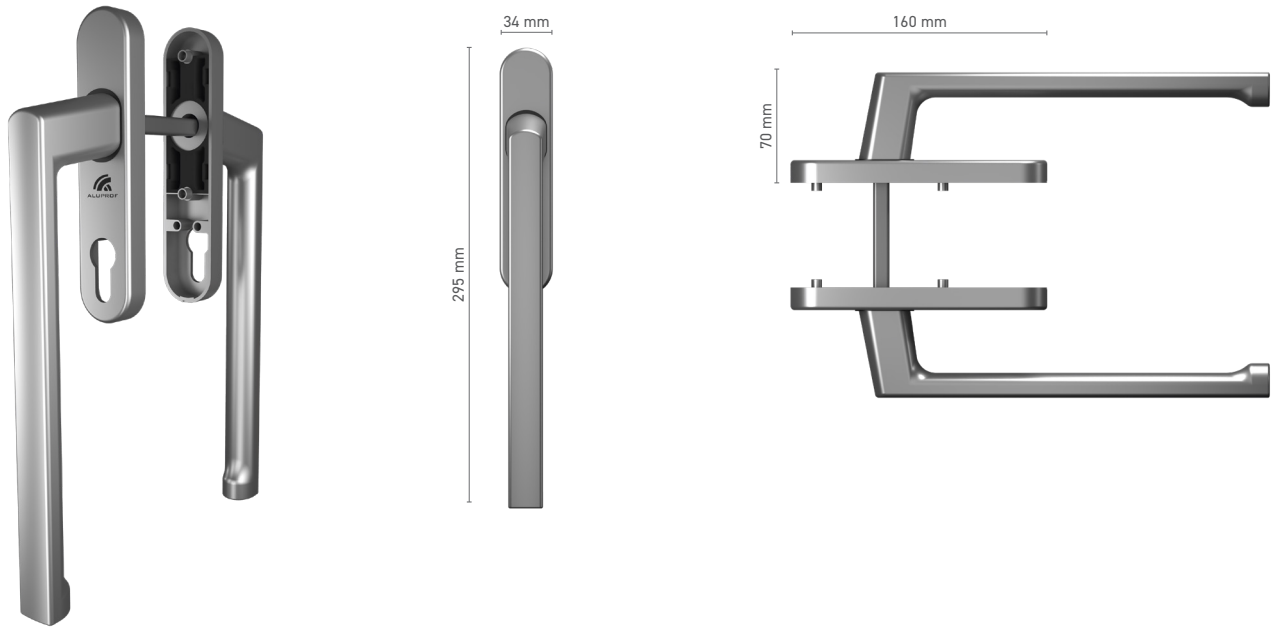

ALUPROF STANDARD External & Internal handle with spindle for lift & slide door

Item number ■ 1924210X

Available colours ■ natural anodised ■ inox anodised ■ white ■ anthracite ■ black

Drive ■ square spindle 10 mm