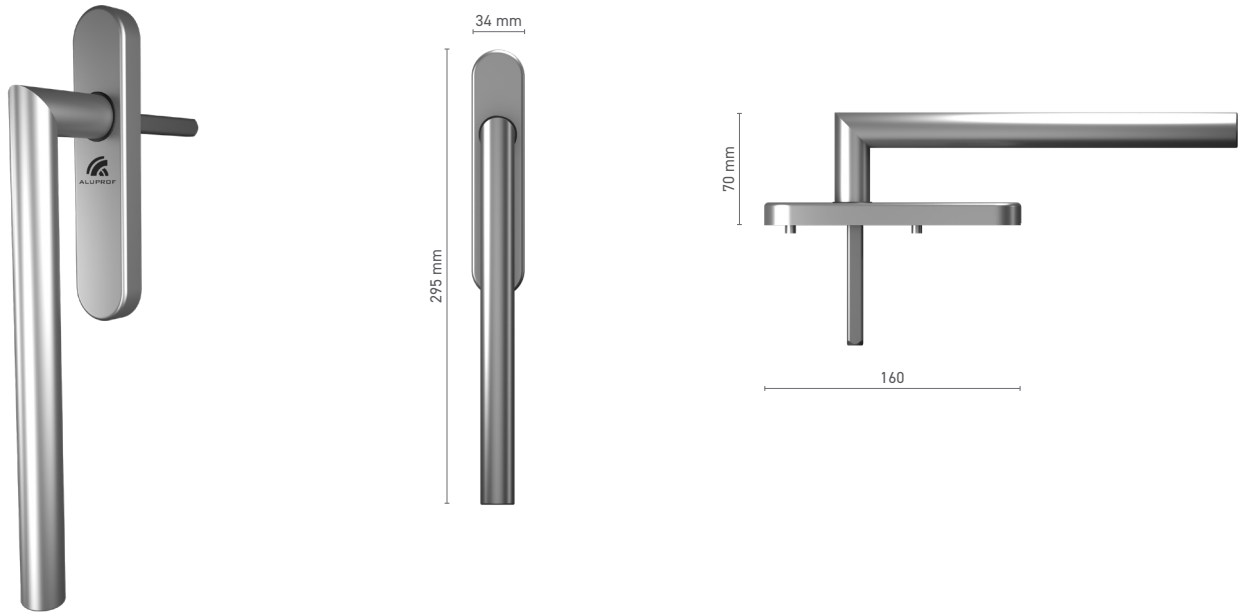

Handle fittings ■ single-function cylinder / TBT

ALUPROF STYLE single handle for lift & slide door

Item number ■ 1924212X

Available colours ■ natural anodised ■ inox anodised ■ stainless steel ■ white ■ anthracite ■ black