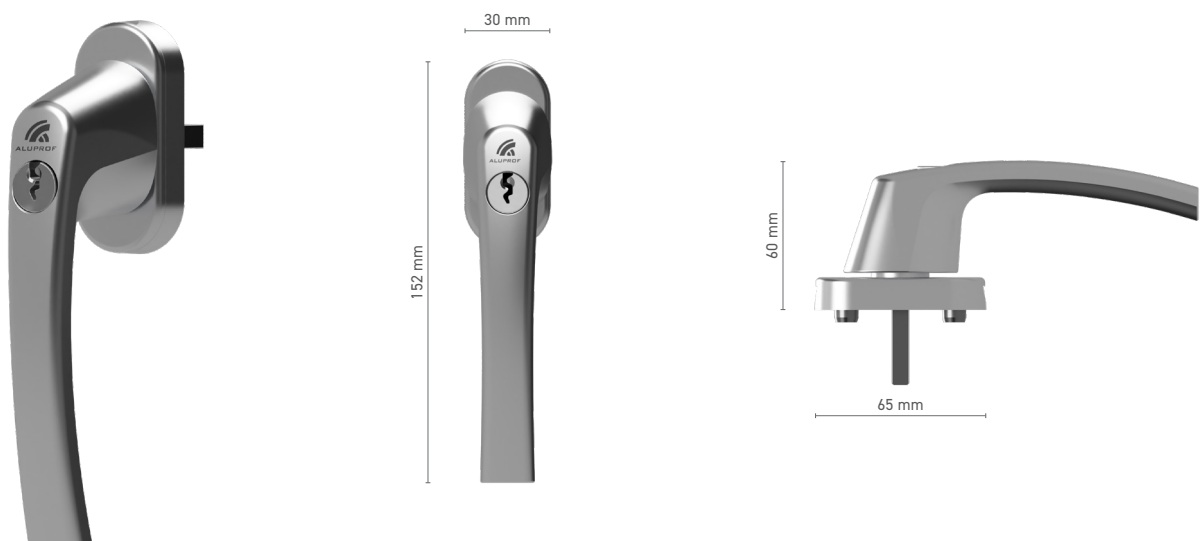

ROTO Line window handle with spindle

Item number	■ 1810517X
Available colours	■ anodised effect ■ white
Drive	■ square spindle 7 mm
Handle fittings	■ single-function cylinder