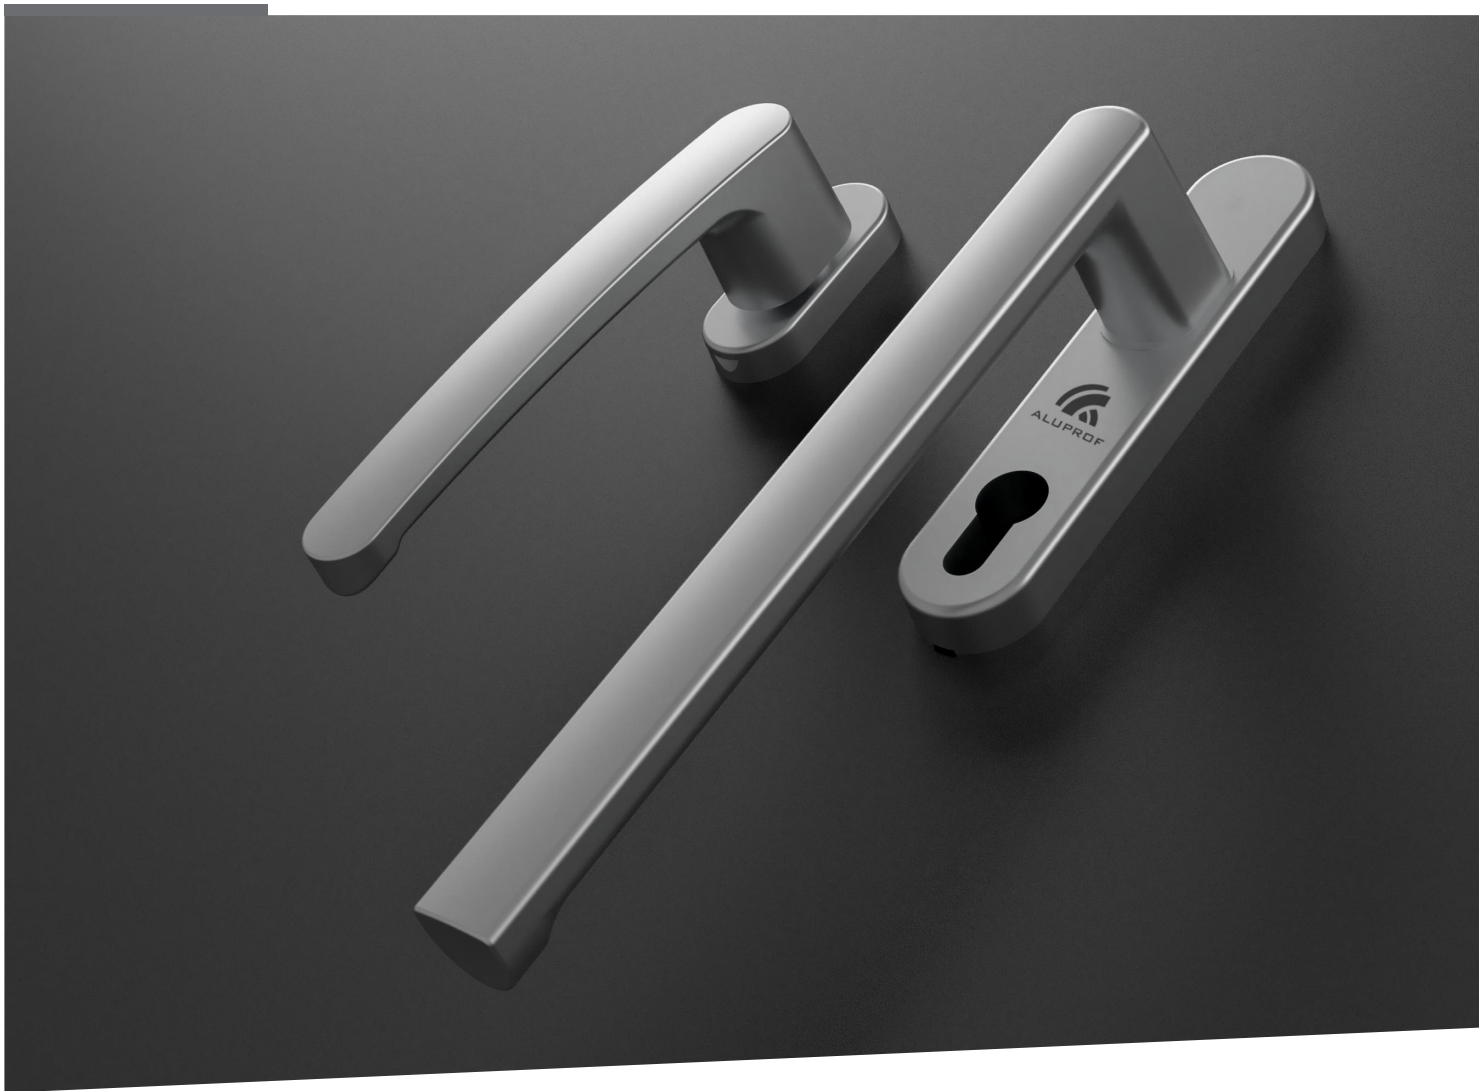

WINDOW AND DOOR HANDLES

ALUPROF STANDARD