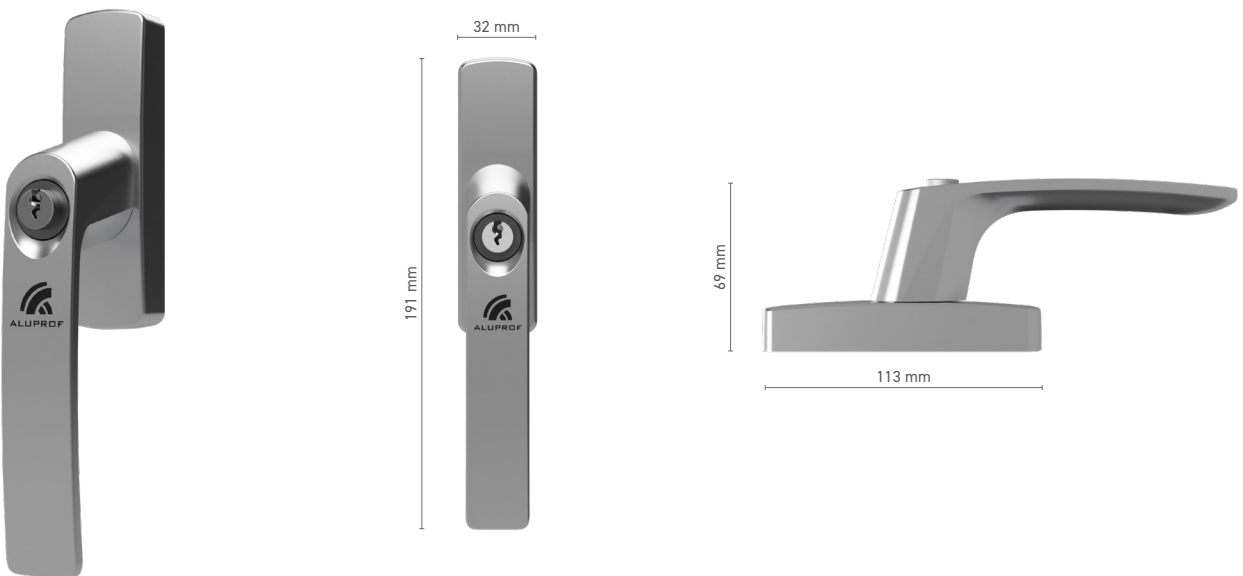

ALUPROF CLASSIC window handle with fork, with key

Item number ■ 1924101X

Available colours ■ RAL fan-deck ■ Mill finish

Drive ■ fork

Handle fittings ■ double-function cylinder