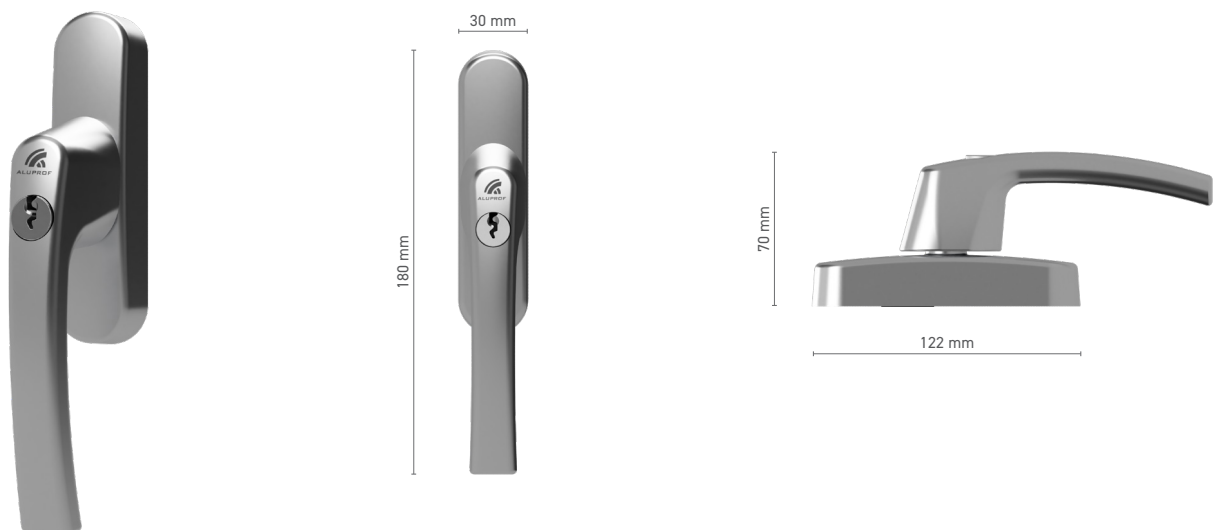

ROTO Line window handle with fork, with key

Item number ■ 1810518X

Available colours ■ RAL fan-deck ■ anodised effect ■ Mill finish

Drive ■ fork

Handle fittings ■ single-function cylinder