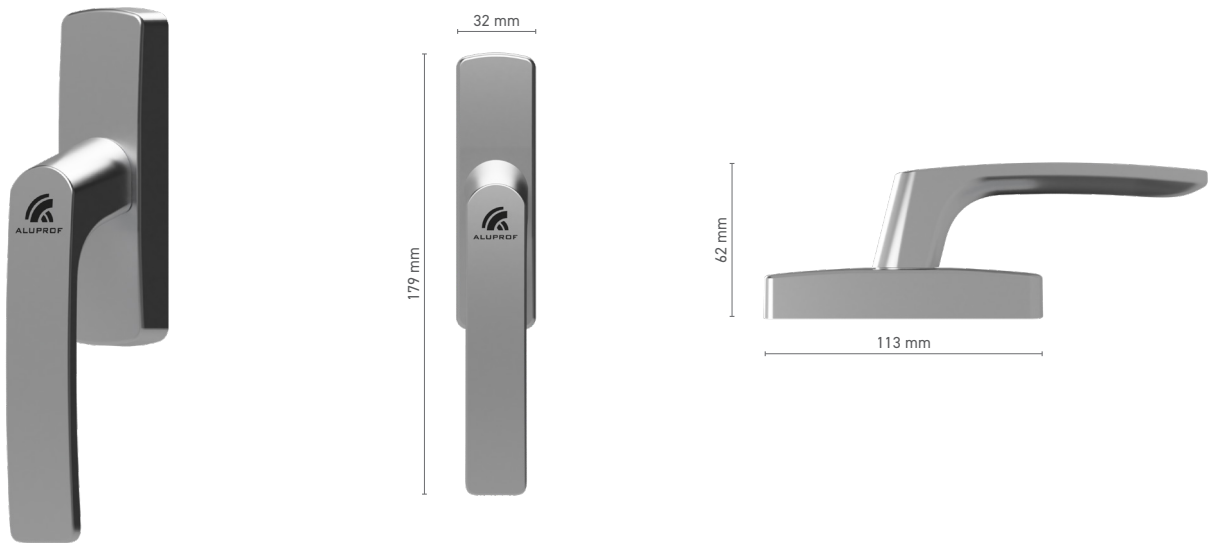

ALUPROF CLASSIC window handle with fork

Item number ■ 1924100X

Available colours ■ RAL fan-deck ■ Mill finish

Drive ■ fork