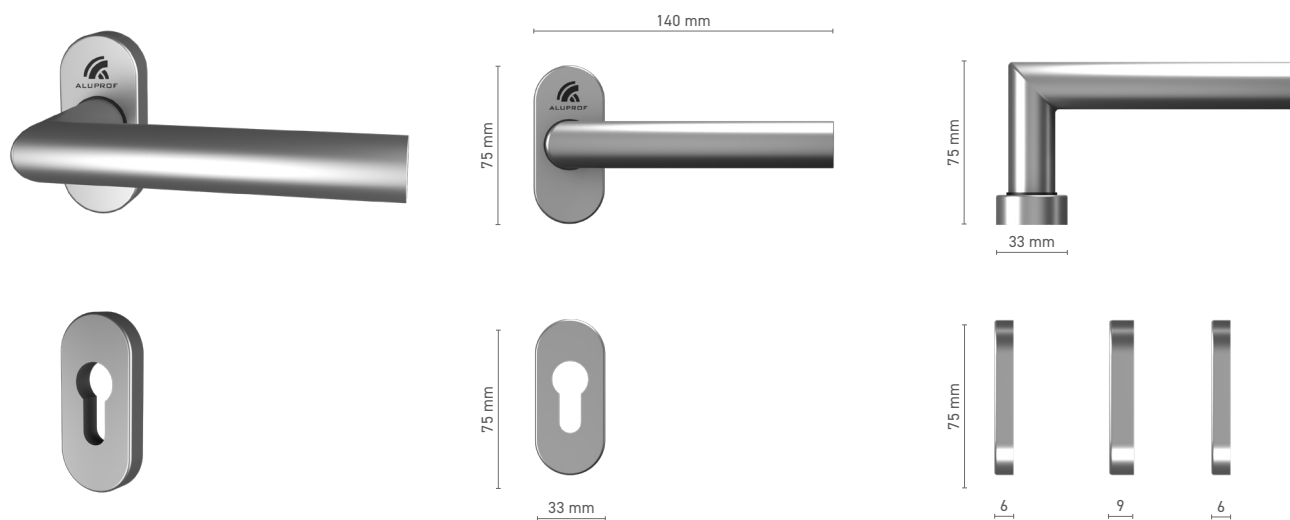

ALUPROF STYLE single door handle

Item number	■ 1924218X
Available colours	■ natural anodised ■ inox anodised ■ stainless steel ■ white ■ anthracite ■ black
Drive	■ square spindle 8 mm
Eschutcheon	■ 1924230X - 6 mm ■ 1924231X - 9 mm ■ 1924234X-6 mm, glued