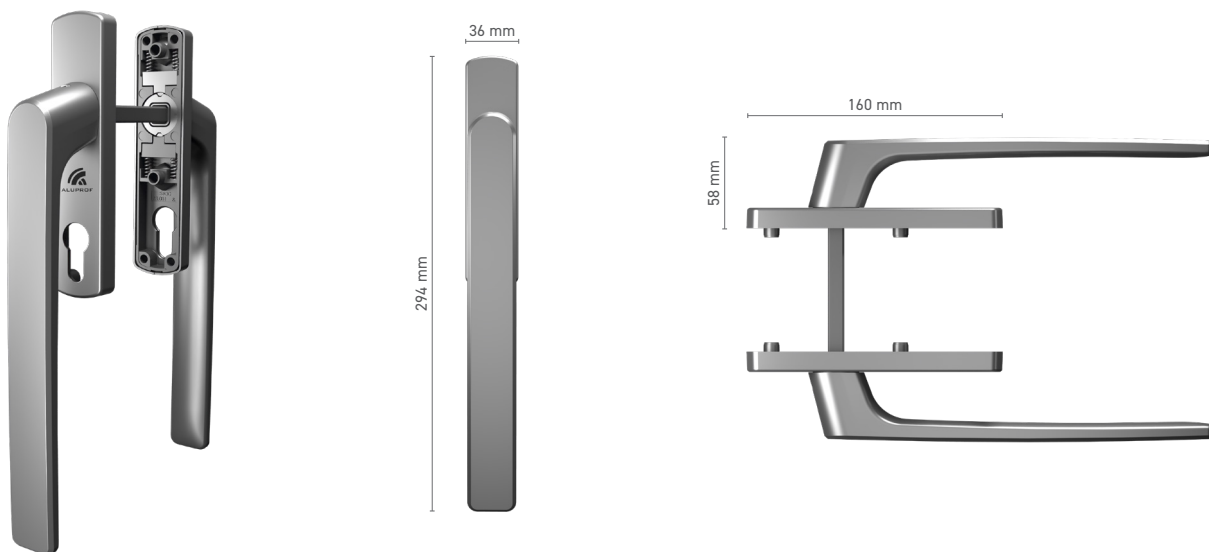

ALUPROF CLASSIC External & Internal handle with spindle for lift & slide door

Item number	■ 1924122X
Available colours	■ RAL fan-deck ■ Mill finish
Drive	■ square spindle 10 mm