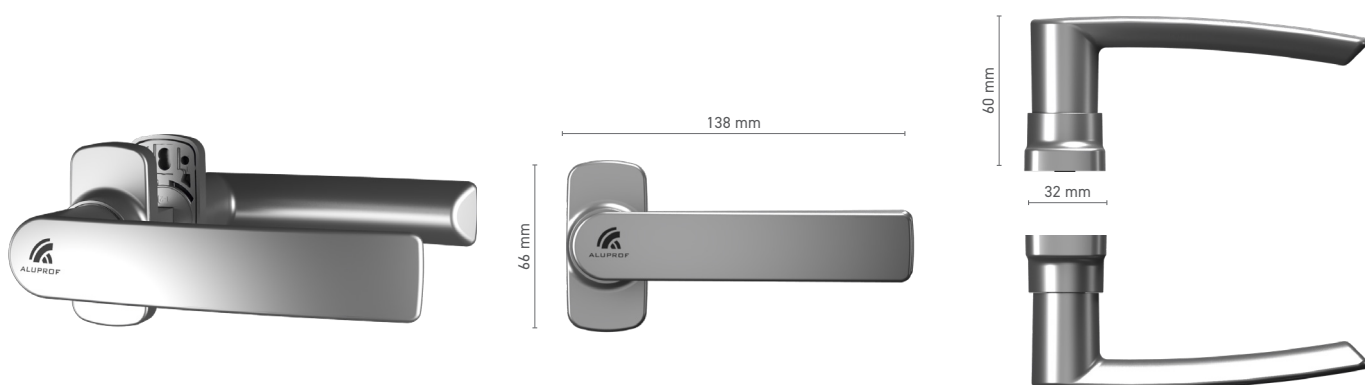

FAPIM External & Internal handle Door Handle

Item number	■ 8001291X
Available colours	■ RAL fan-deck ■ natural anodised ■ anodised effect ■ Mill finish
Drive	■ square spindle 8 mm