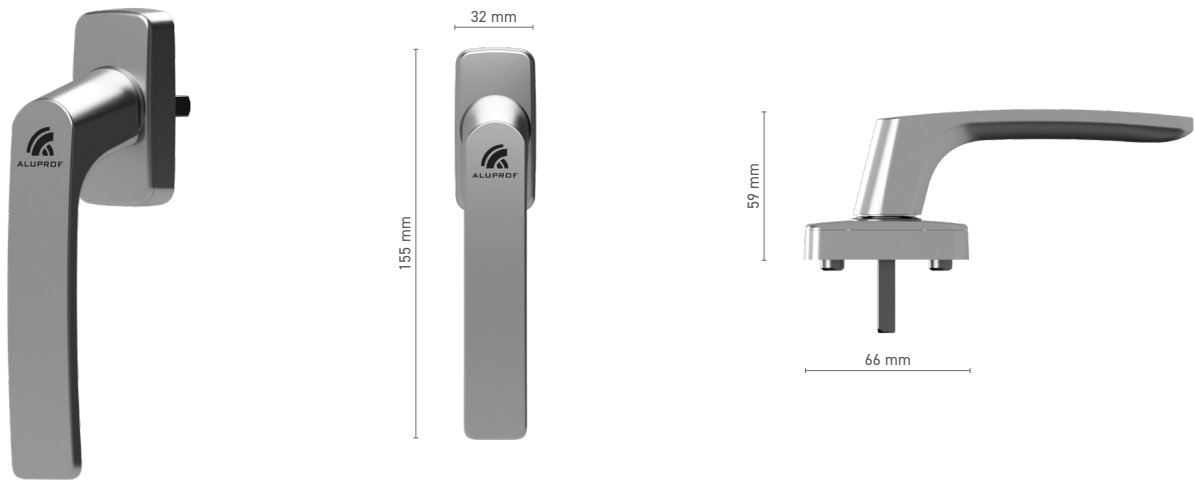

WINDOW AND DOOR HANDLES

ALUPROF

CLASSIC

ALUPROF CLASSIC window handle with spindle

Item number	■ 1924104X
Available colours	■ RAL fan-deck ■ Mill finish
Drive	■ square spindle 7 mm

ALUPROF CLASSIC window handle with spindle and key

ALUPROF CLASSIC single handle with spindle for lift & slide door

Item number ■ 1924120X

Available colours ■ RAL fan-deck ■ Mill finish

Drive ■ square spindle 10 mm

ALUPROF CLASSIC single handle with spindle for lift & slide door