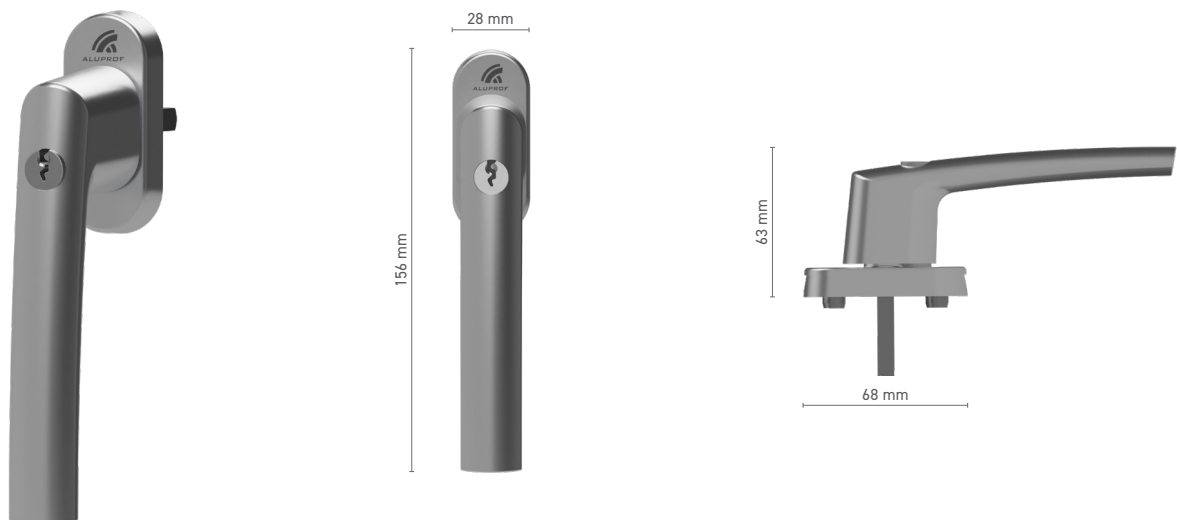

ALUPROF STANDARD

ALUPROF STANDARD window handle with spindle

Item number ■ 1924201X

Available colours ■ natural anodised ■ inox anodised ■ white ■ anthracite ■ black

Drive ■ square spindle 7 mm

ALUPROF STANDARD / STANDARD TBT window handle with spindle