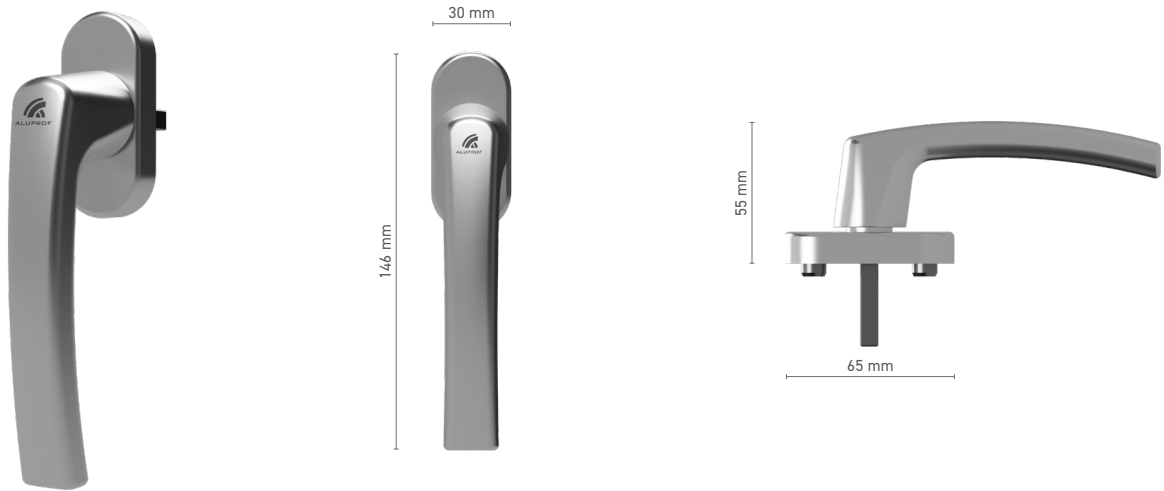

ROTO Line window handle with spindle

Item number	■ 1810504X
Available colours	■ anodised effect ■ white
Drive	■ square spindle 7 mm