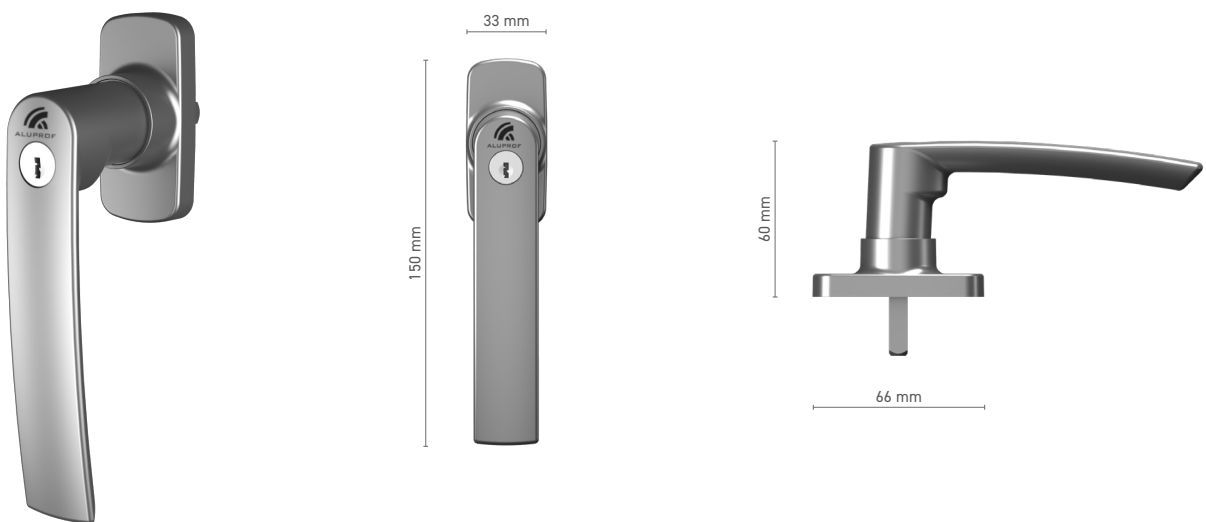

WINDOW AND DOOR HANDLES

FAPIM

FAPIM window handle with spindle

Item number	■ 1922017X
Available colours	■ RAL fan-deck ■ natural anodised ■ anodised effect ■ Mill finish
Drive	■ square spindle 7 mm

FAPIM window handle with spindle and key