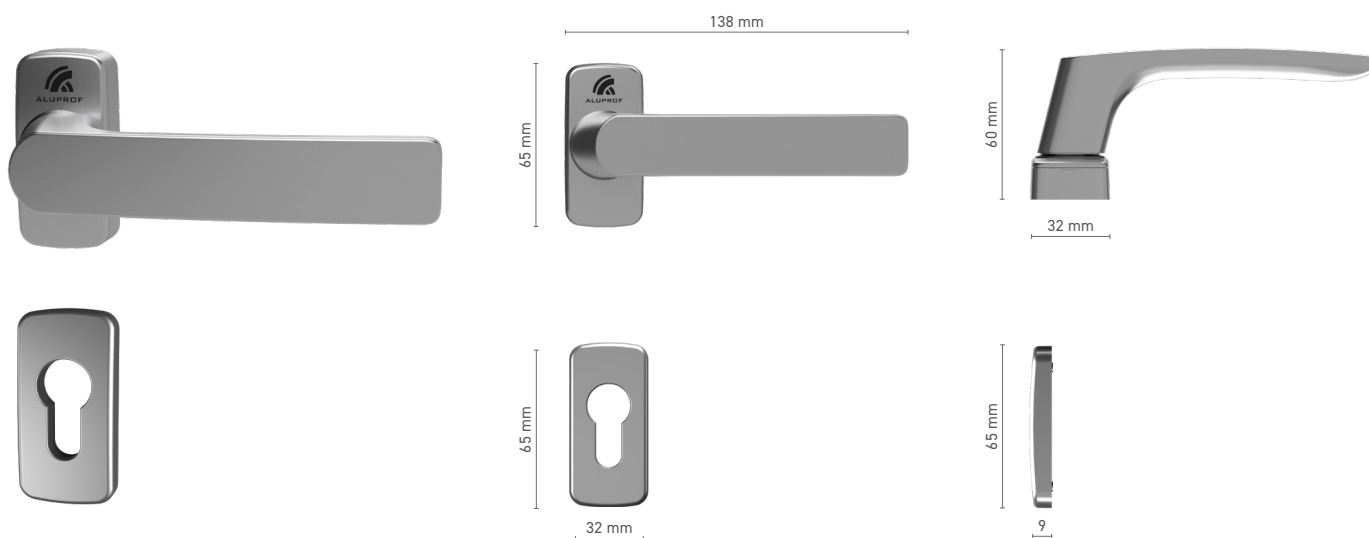

ALUPROF CLASSIC single door handle

Item number ■ 1924111X

Available colours ■ RAL fan-deck ■ Mill finish

Drive ■ square spindle 8 mm

Eschutcheon ■ 1924113X