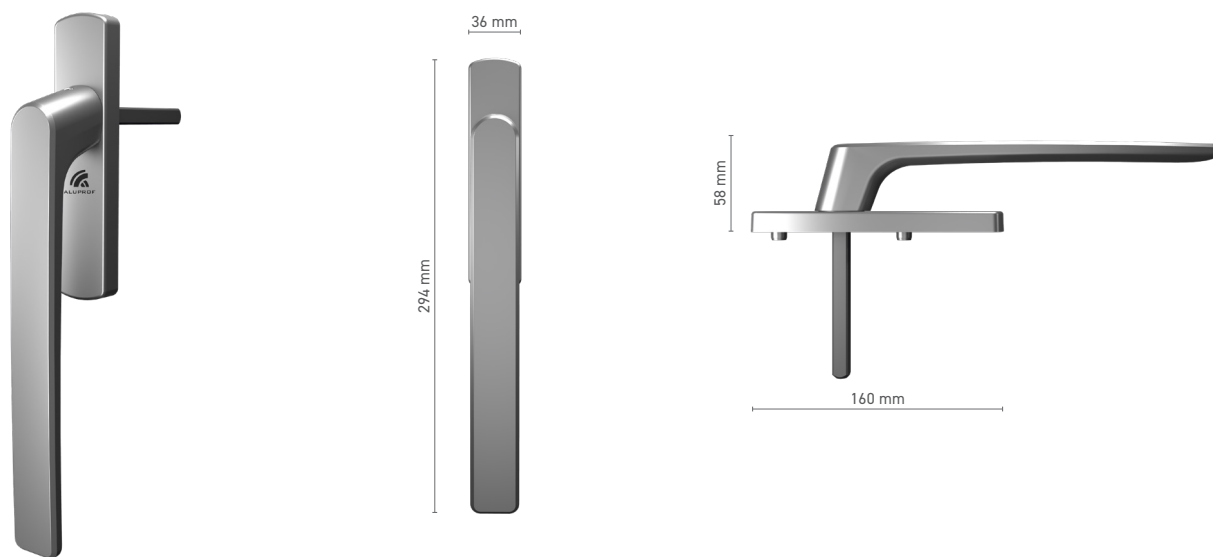

ALUPROF CLASSIC single handle with spindle for lift & slide door

Item number ■ 1924120X

Available colours ■ RAL fan-deck ■ Mill finish

Drive ■ square spindle 10 mm

ALUPROF CLASSIC single handle with spindle for lift & slide door