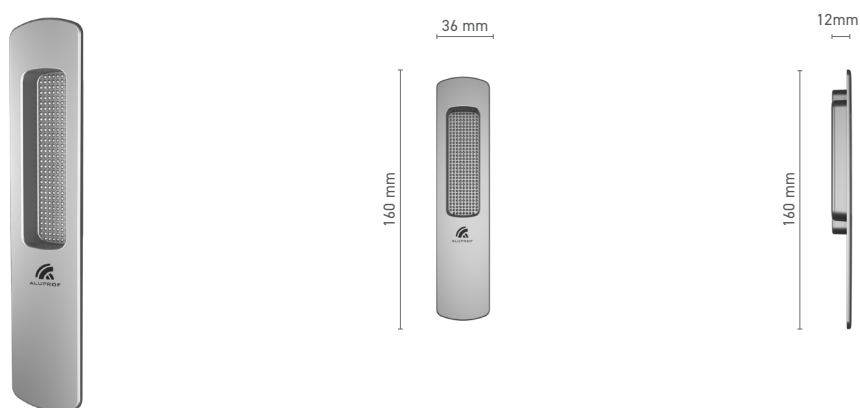

ALUPROF CLASSIC external pull for lift & slide door

Item number	■ 1924123X
Available colours	■ RAL fan-deck ■ Mill finish