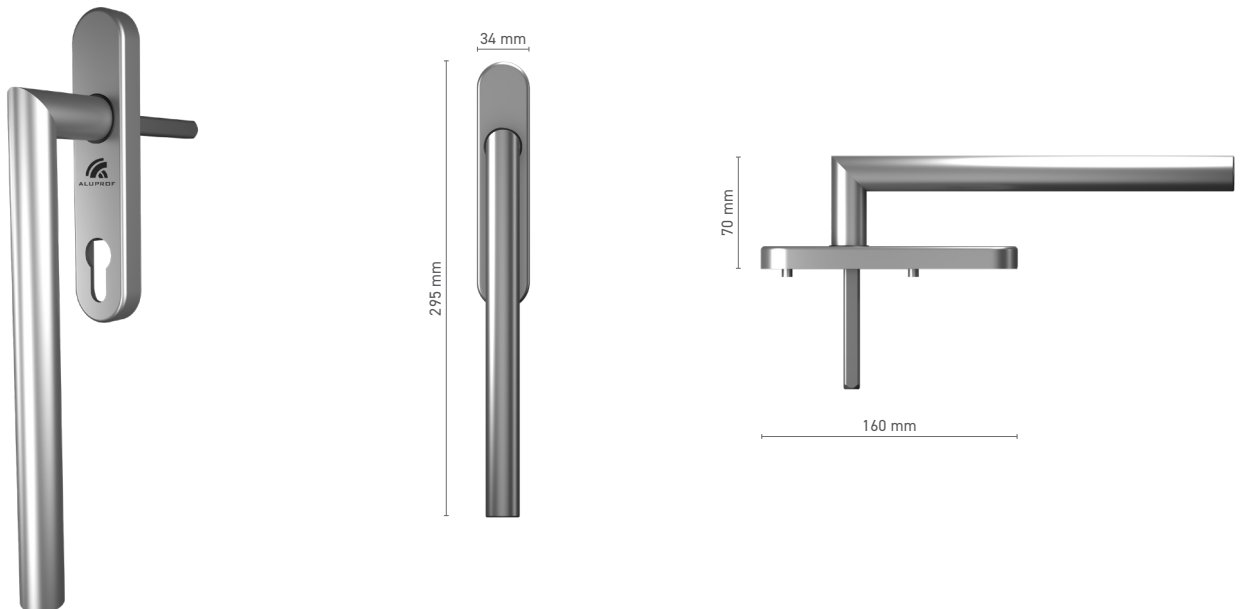

ALUPROF STYLE single handle for lift & slide door

Item number ■ 1924213X

Available colours ■ natural anodised ■ inox anodised ■ stainless steel ■ white ■ anthracite ■ black

Drive ■ square spindle 10 mm