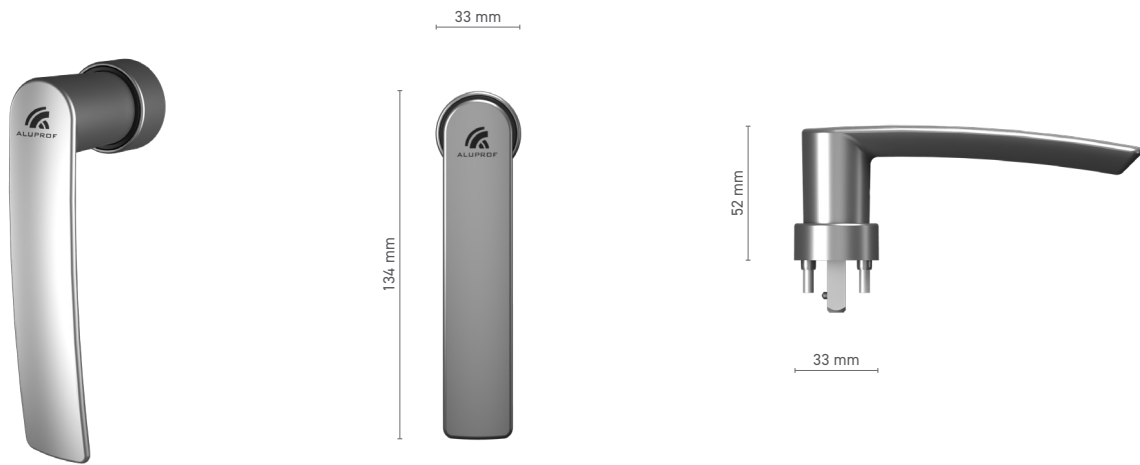

FAPIM window handle without base

Item number ■ 1922019X

Available colours ■ RAL fan-deck ■ natural anodised ■ anodised effect ■ Mill finish

Drive ■ square spindle 7 mm