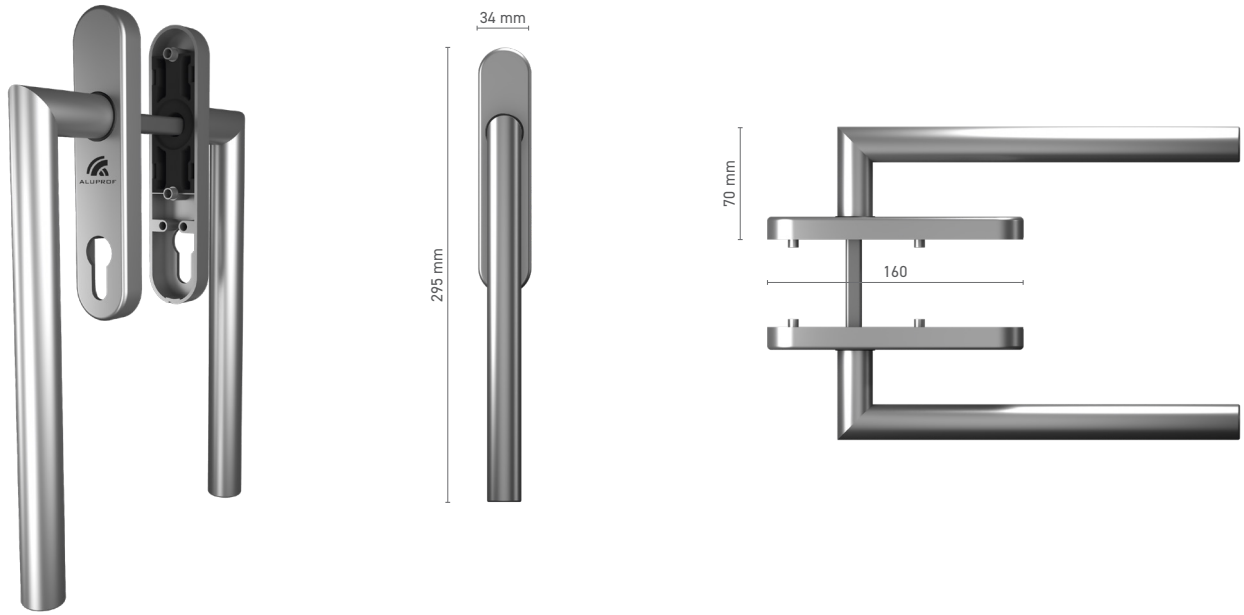

ALUPROF STYLE External & Internal handle with spindle for lift & slide door

Item number ■ 1924214X

Available colours ■ natural anodised ■ inox anodised ■ stainless steel ■ white ■ anthracite ■ black

Drive ■ square spindle 10 mm