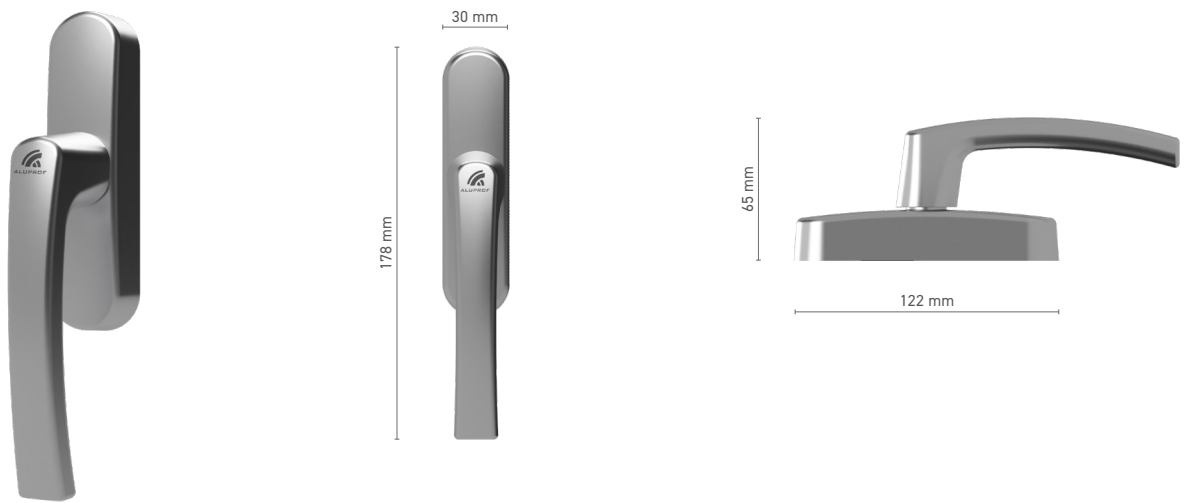

ROTO Line window handle with fork

Item number ■ 1810502X

Available colours ■ RAL fan-deck ■ anodised effect ■ Mill finish

Drive ■ fork