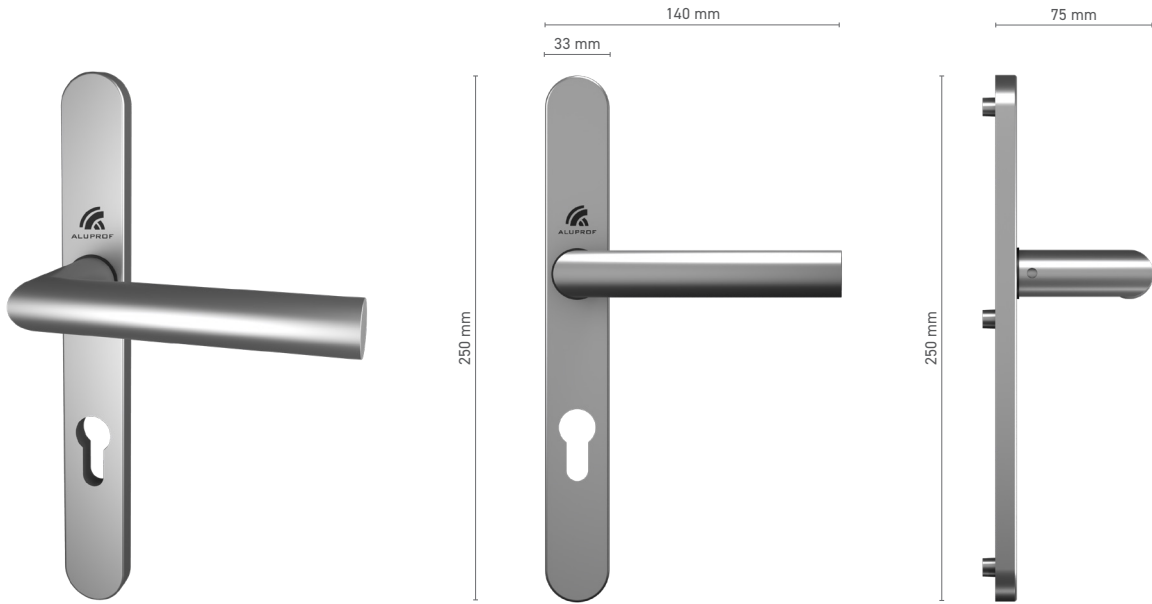

ALUPROF STYLE internal door handle

Item number ■ 1924216X

Available colours ■ natural anodised ■ inox anodised ■ stainless steel ■ white ■ anthracite ■ black

Drive ■ square spindle 8 mm