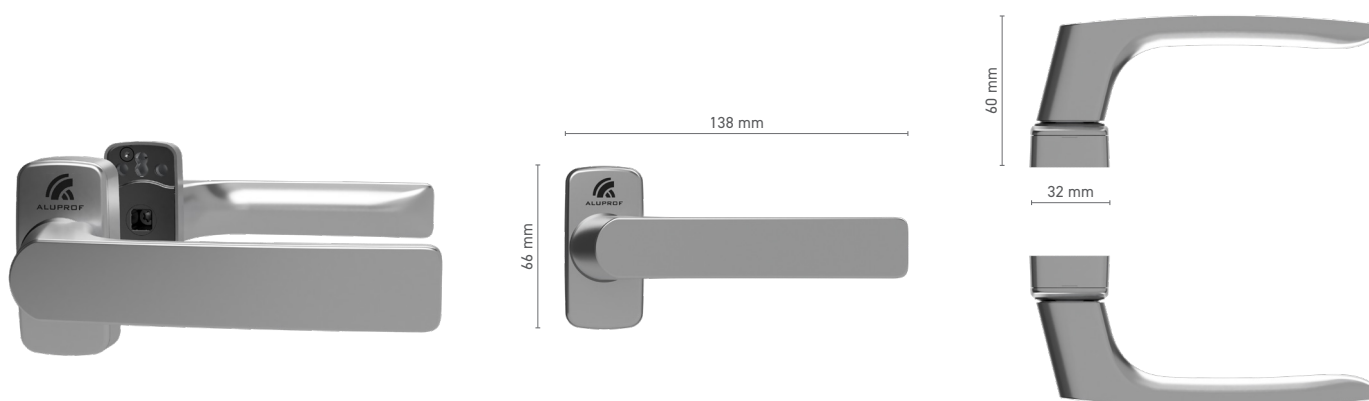

ALUPROF CLASSIC External & Internal door handle

Item number ■ 1924110X

Available colours ■ RAL fan-deck ■ Mill finish

Drive ■ square spindle 8 mm