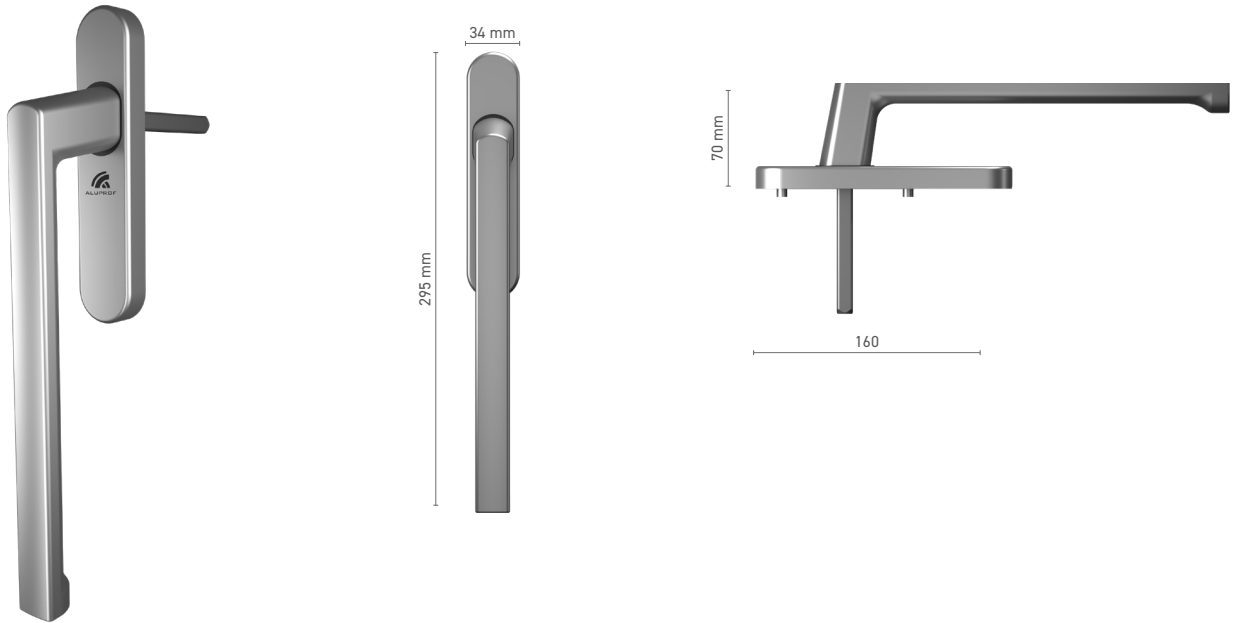

Item number ■ 1924207X

Available colours ■ natural anodised ■ inox anodised ■ white ■ anthracite ■ black

Drive ■ square spindle 7 mm

ALUPROF STANDARD single handle for lift & slide door

Item number ■ 1924208X