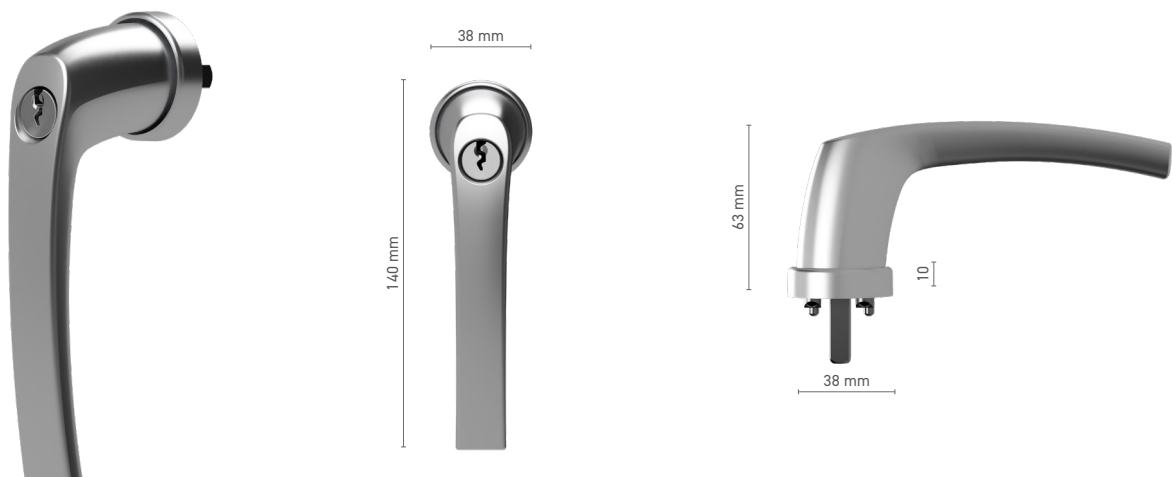

ROTO Line window handle without base, with key

Item number ■ 1810552X

Available colours ■ anodised effect ■ white ■ black ■ silver

Drive ■ square spindle 7 mm

Handle fittings ■ single-function cylinder