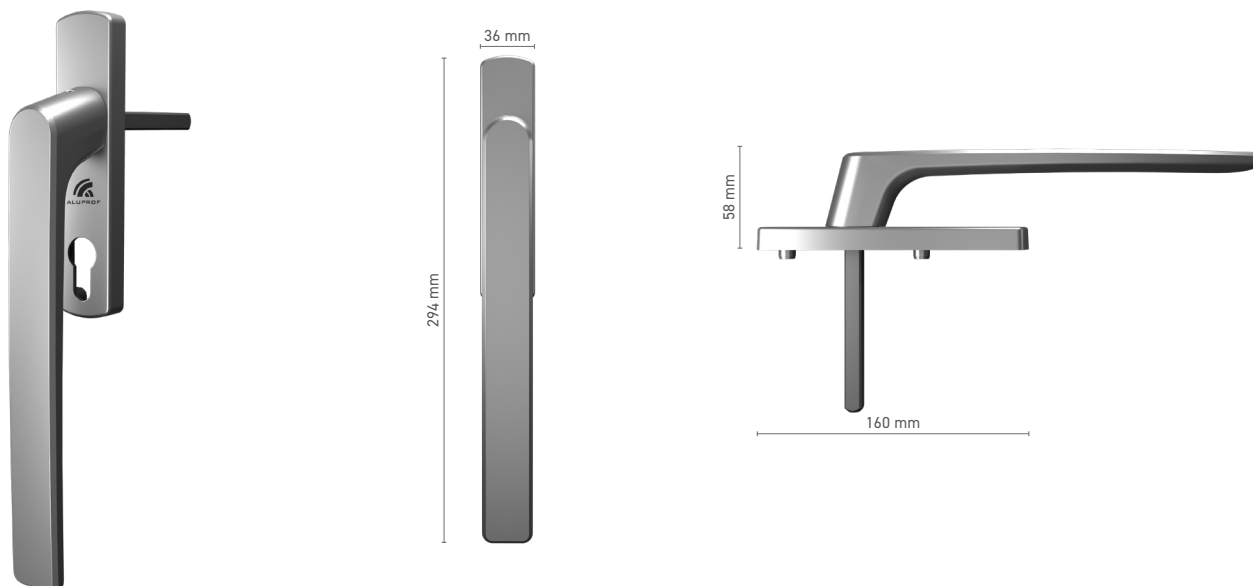

ALUPROF CLASSIC single handle with spindle for lift & slide door

Item number ■ 1924120X

Available colours ■ RAL fan-deck ■ Mill finish

Drive ■ square spindle 10 mm

ALUPROF CLASSIC single handle with spindle for lift & slide door