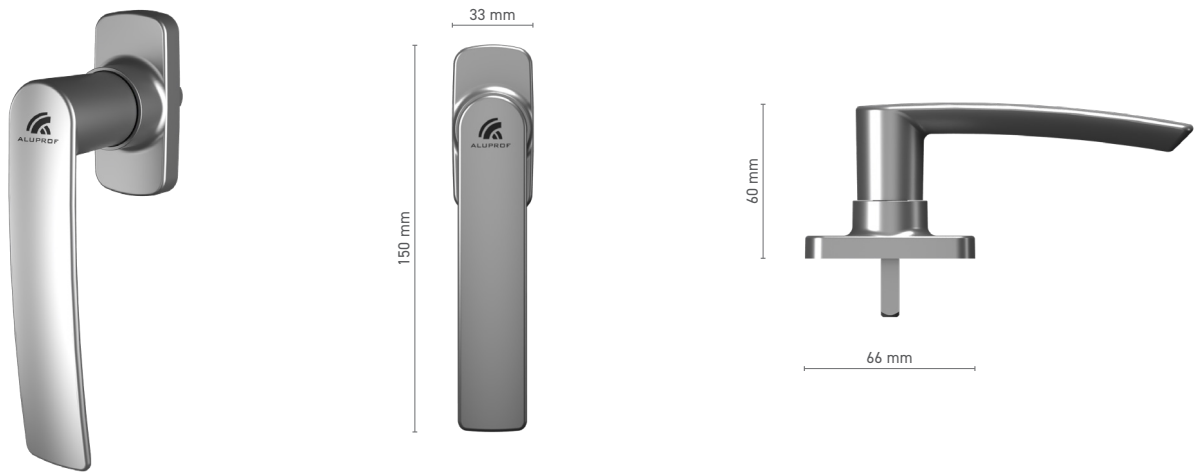

FAPIM window handle with spindle

Item number	■ 1922017X
Available colours	■ RAL fan-deck ■ natural anodised ■ anodised effect ■ Mill finish
Drive	■ square spindle 7 mm