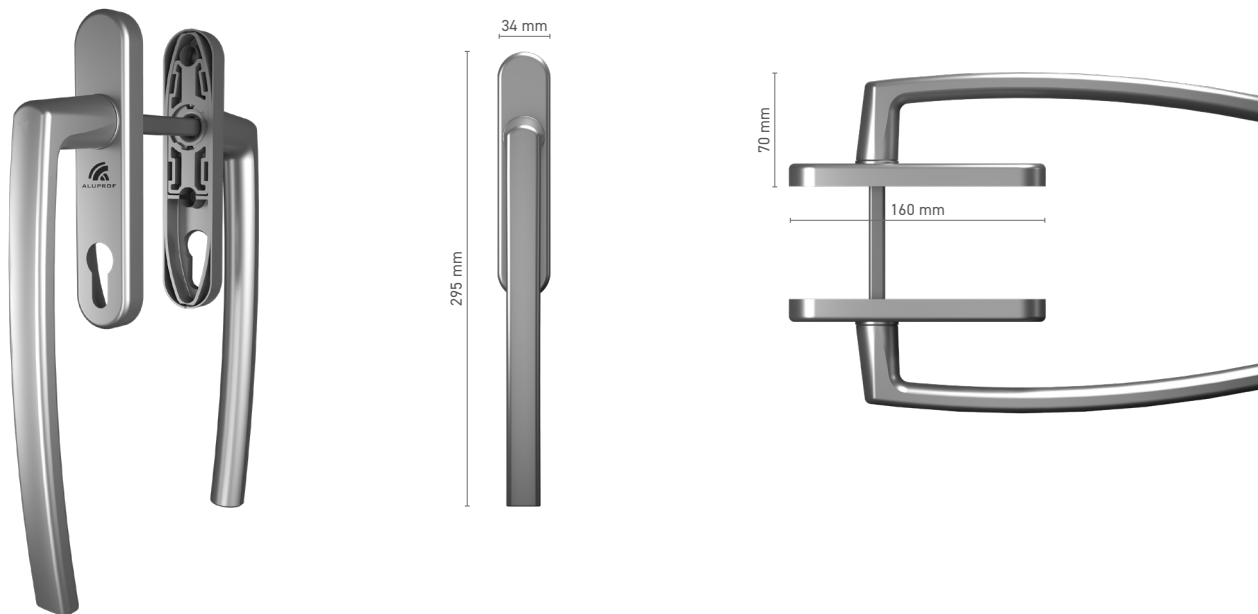

Drive ■ square spindle 10 mm

ROTO Line single handle for lift & slide door

Item number ■ 1810791X

Available colours ■ RAL fan-deck ■ anodised effect ■ Mill finish

Drive ■ square spindle 10 mm

ROTO Line External & Internal handle with spindle for lift & slide door