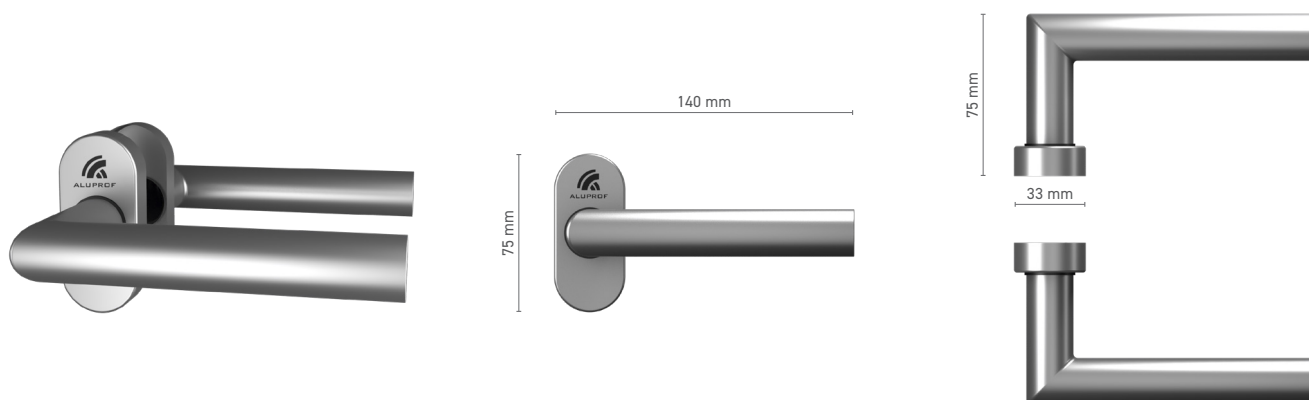

ALUPROF STYLE External & Internal Door Handle

Item number	■ 1924219X
Available colours	■ natural anodised ■ inox anodised ■ stainless steel ■ white ■ anthracite ■ black
Drive	■ square spindle 8 mm