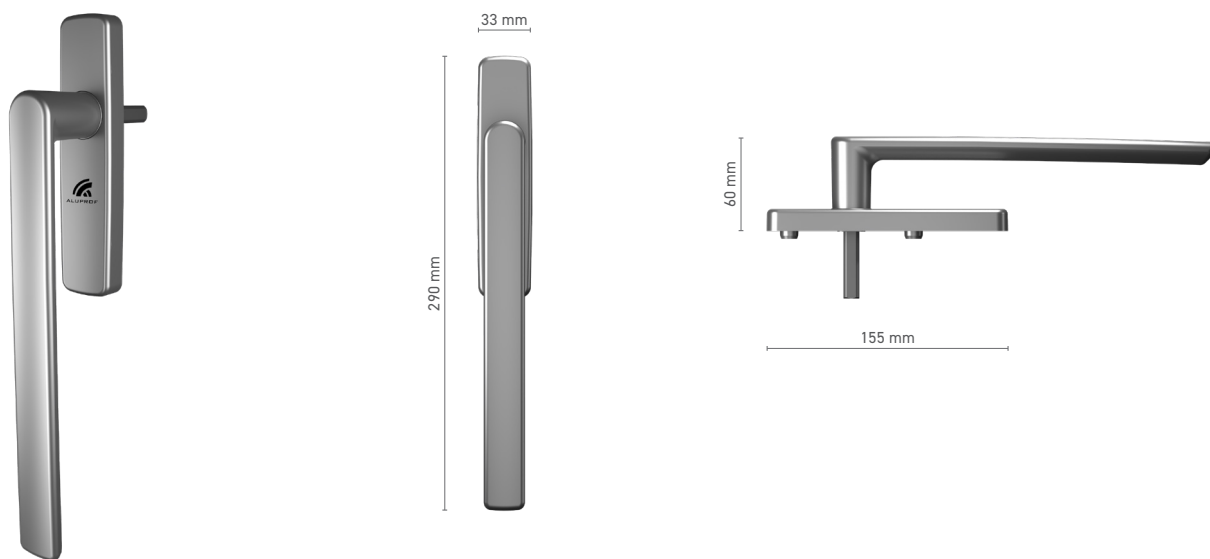

FAPIM single handle with spindle for lift & slide door

Item number ■ 1922040X

Available colours ■ RAL fan-deck ■ natural anodised ■ anodised effect ■ Mill finish

Drive ■ square spindle 10 mm