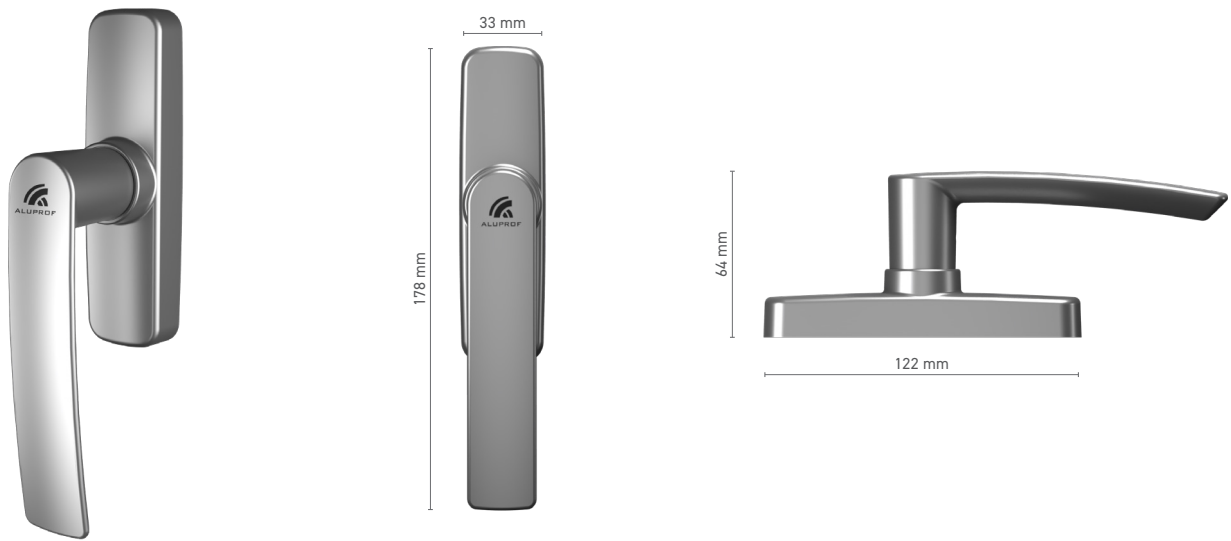

FAPIM window handle with fork

Item number ■ 1922020X

Available colours ■ RAL fan-deck ■ anodised effect ■ Mill finish

Drive ■ fork