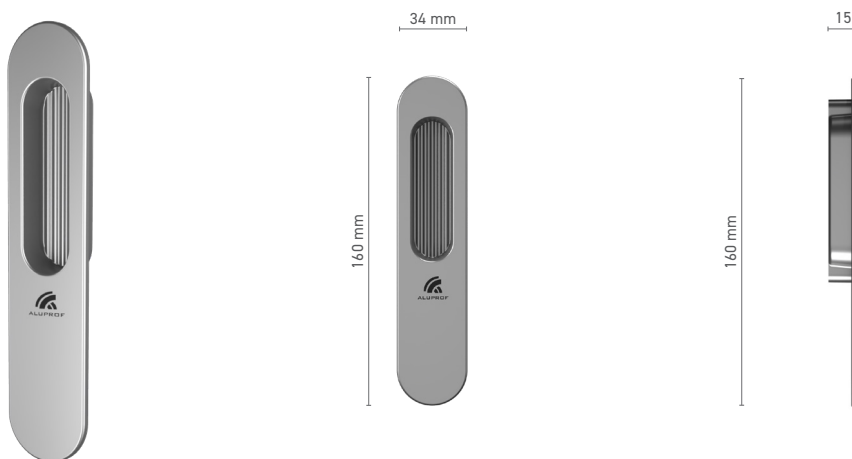

ALUPROF STYLE external pull for lift & slide door

Item number ■ 1924211X

Available colours ■ natural anodised ■ inox anodised ■ stainless steel ■ white ■ anthracite ■ black