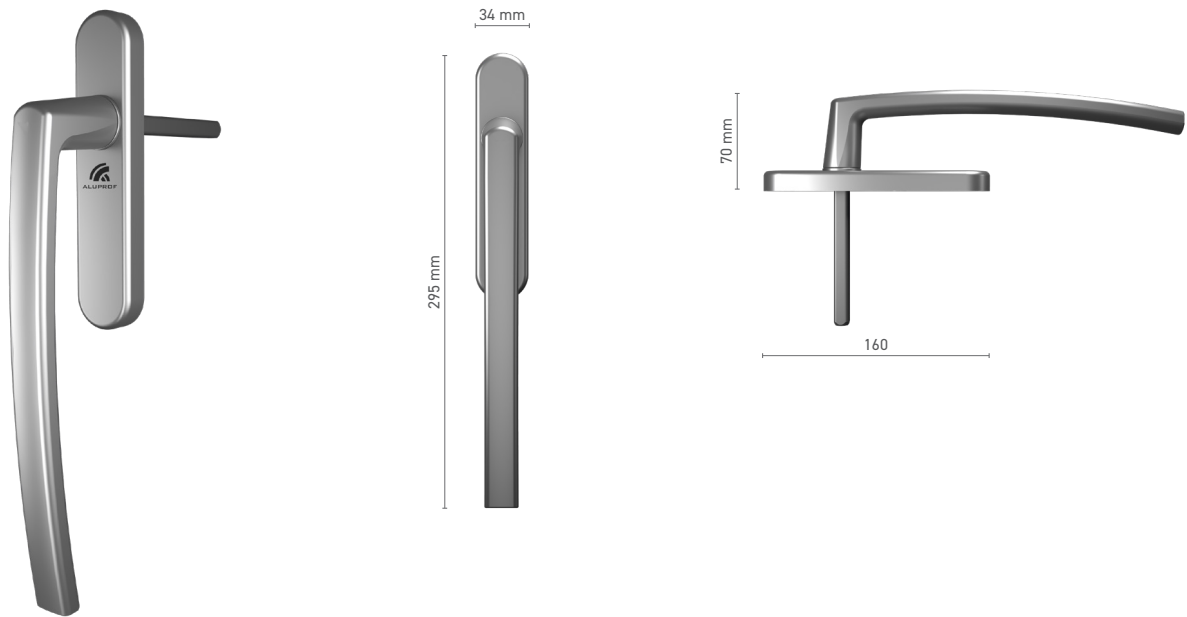

Item number ■ 1810554X

Available colours ■ anodised effect ■ white ■ black ■ silver

Drive ■ square spindle 7 mm

ROTO Line window handle without base, with key

Item number ■ 1810552X

Available colours ■ anodised effect ■ white ■ black ■ silver

Drive ■ square spindle 7 mm

Handle fittings ■ single-function cylinder

ROTO Line single handle for lift & slide door

Item number ■ 1810790X

Available colours ■ RAL fan-deck ■ anodised effect ■ Mill finish