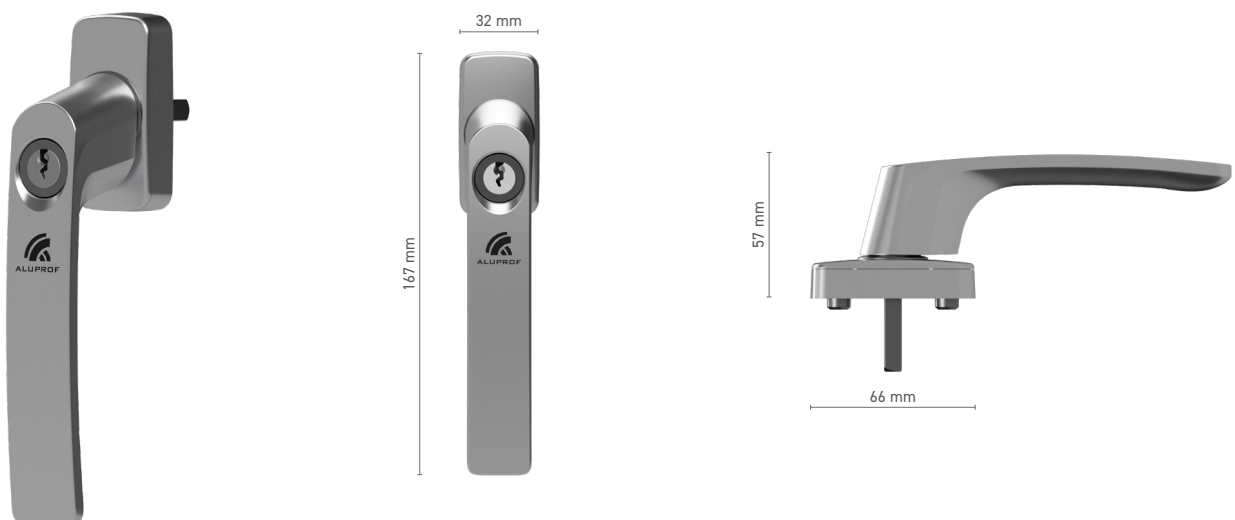

WINDOW AND DOOR HANDLES

ALUPROF

CLASSIC

ALUPROF CLASSIC window handle with spindle

Item number	■ 1924104X
Available colours	■ RAL fan-deck ■ Mill finish
Drive	■ square spindle 7 mm

ALUPROF CLASSIC window handle with spindle and key