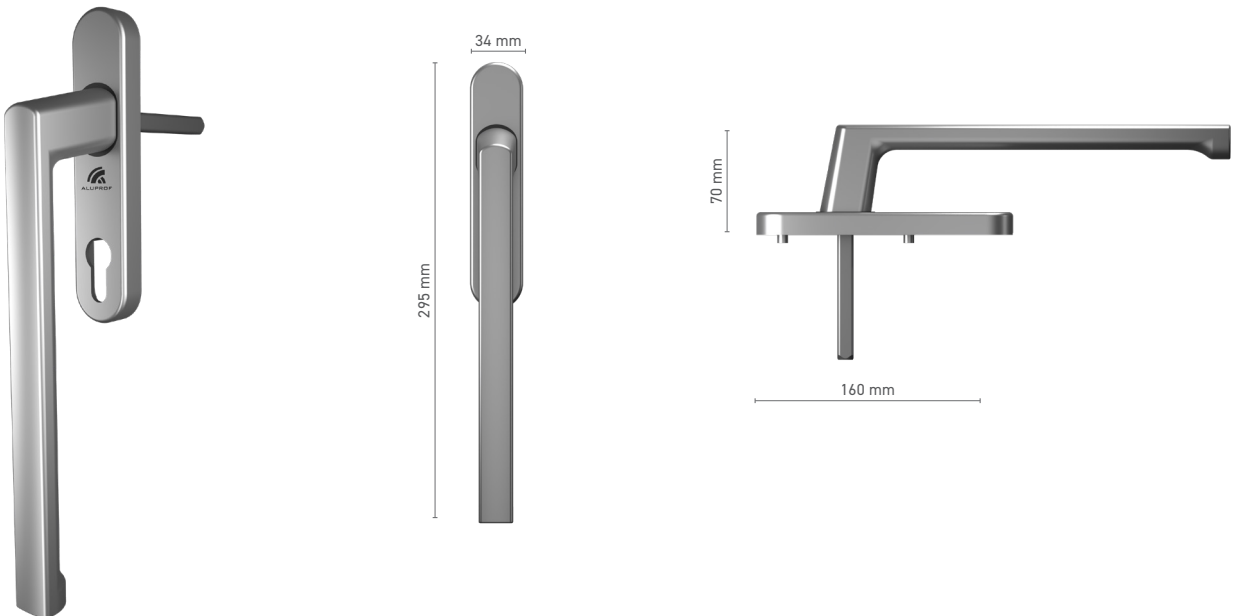

ALUPROF STANDARD single handle for lift & slide door

Item number ■ 1924209X

Available colours ■ natural anodised ■ inox anodised ■ white ■ anthracite ■ black

Drive ■ square spindle 10 mm