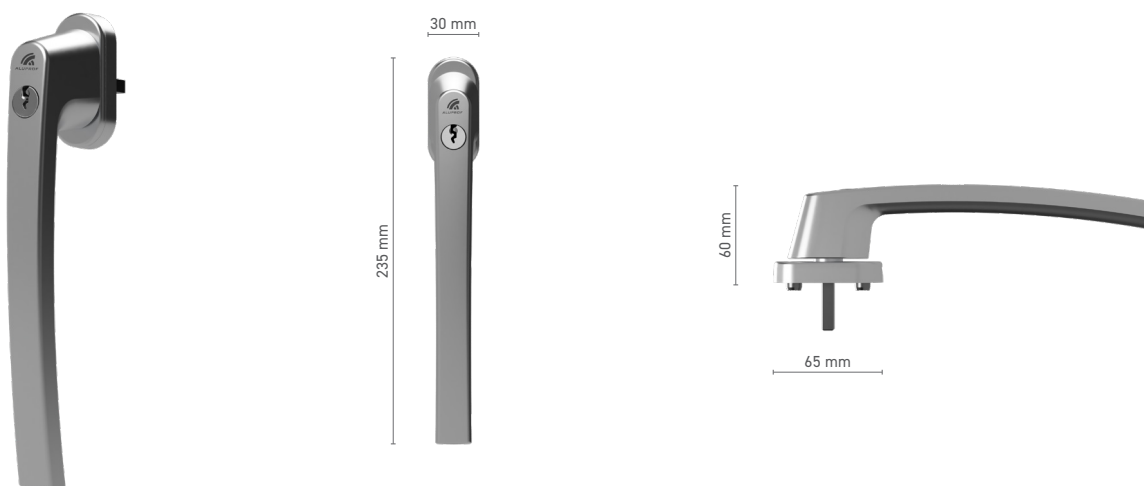

ROTO Patio Alversa internal handle for parallel and tilt & slide patio doors

Item number ■ 1810754X

Available colours ■ anodised effect ■ white ■ silver ■ black

Drive ■ square spindle 7 mm

Handle fittings ■ single-function cylinder