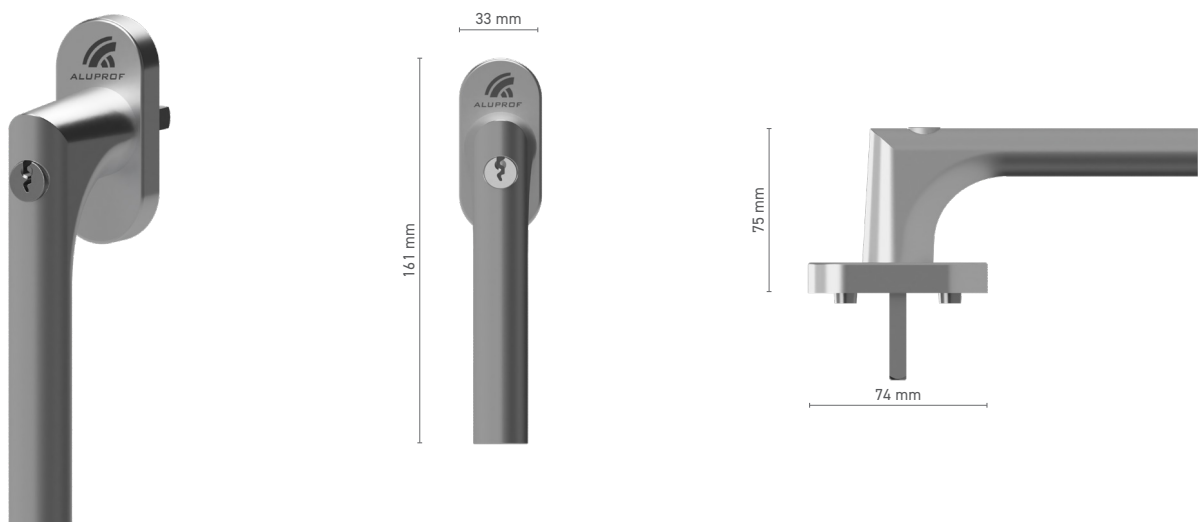

ALUPROF STYLE / STYLE TBT window handle with spindle

Item number ■ 1924205X / 1924206X

Available colours ■ natural anodised ■ inox anodised ■ stainless steel ■ white ■ anthracite ■ black

Drive ■ square spindle 7 mm

Handle fittings ■ single-function cylinder / TBT