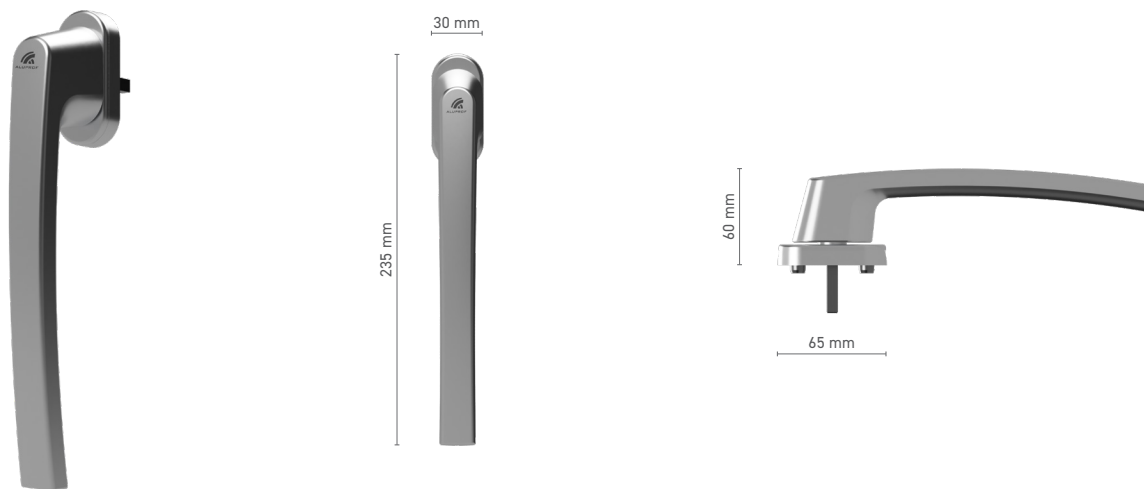

ROTO Patio Alversa internal handle for parallel and tilt & slide patio doors

Item number ■ 1810753X

Available colours ■ anodised effect ■ white ■ silver ■ black

Drive ■ square spindle 7 mm