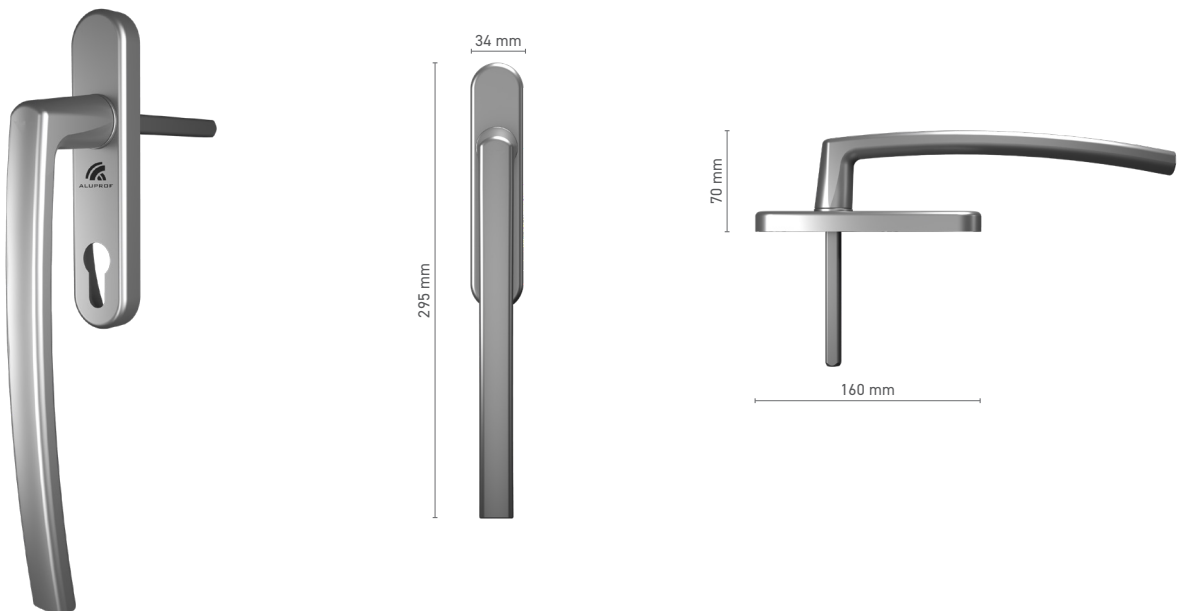

Drive ■ square spindle 7 mm

Handle fittings ■ single-function cylinder

ROTO Line single handle for lift & slide door

Item number ■ 1810790X

Available colours ■ RAL fan-deck ■ anodised effect ■ Mill finish

Drive ■ square spindle 10 mm

ROTO Line single handle for lift & slide door

Item number ■ 1810791X

Available colours ■ RAL fan-deck ■ anodised effect ■ Mill finish

Drive ■ square spindle 10 mm

ROTO Line External & Internal handle with spindle for lift & slide door