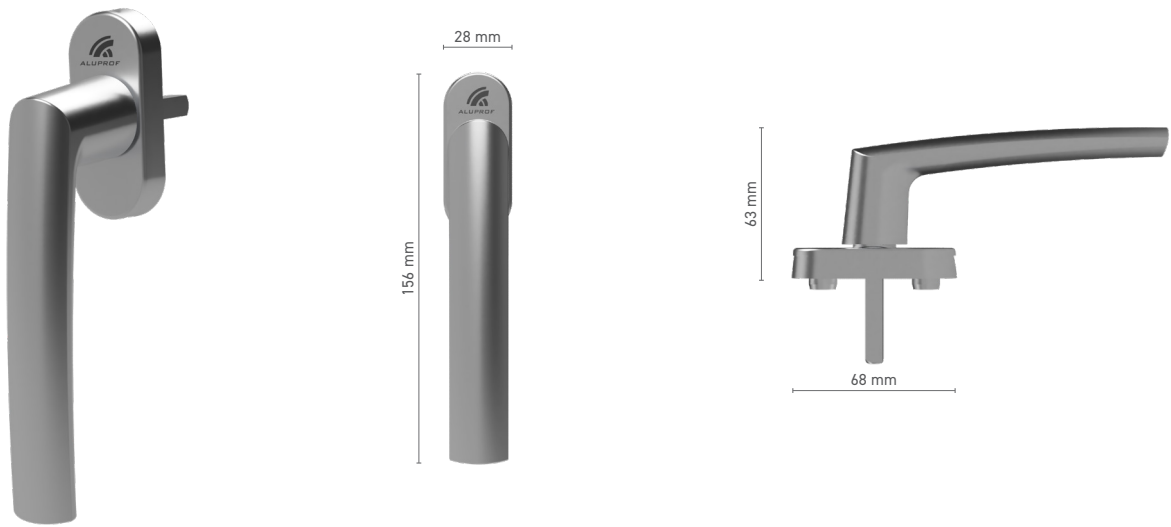

ALUPROF STANDARD window handle with spindle

Item number ■ 1924201X

Available colours ■ natural anodised ■ inox anodised ■ white ■ anthracite ■ black

Drive ■ square spindle 7 mm