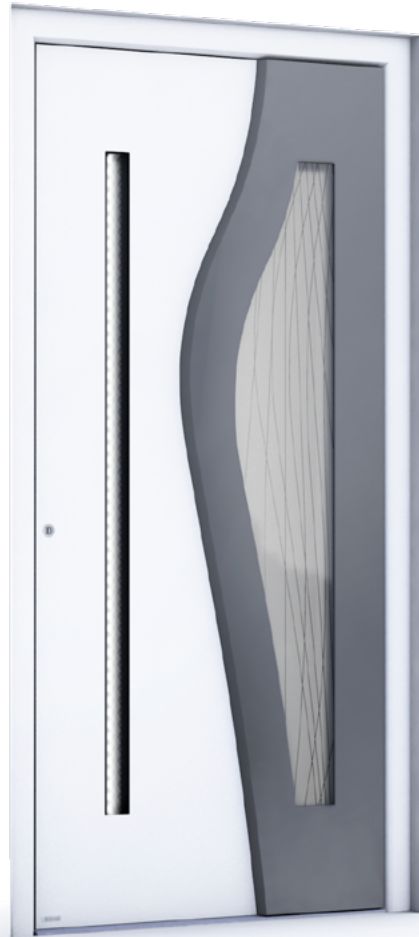

ART LINE

Harmony in the curvature.

Ethereal, multidimensional fineness, sheer elegance, pervasive harmony carrying sensual peace... Can you sense it as well? One cannot resist feeling with the palm along the line between the two complementary powers interlinked ideally, like on the move, permeating and interacting...

RK 6000

Art Line
Example

RAL 9016 Traffic White - matt
Application RAL 7012 Basalt Grey - matt

outside: VSG 33.1
middle: sandblasted glass with clear motive
inside: float coated

ES 400.1600 recessed handrail with LED lighting

| EXCLUSIVE CLASSIC | PRESTIGE |

RK 6010

Art Line
Example

RAL 7016 Anthracite Grey - matt
Application ceramics Oxide Moro

ES 400.1600 recessed handrail with LED lighting

| EXCLUSIVE CLASSIC | PRESTIGE |

RK 6020

Art Line
Example

RAL 9006 White Aluminium- matt
Application RAL 9016 Traffic White- matt with motive

ES 400.1600 recessed handrail with LED lighting

| EXCLUSIVE CLASSIC | PRESTIGE |

RK 6030

Art Line
Example