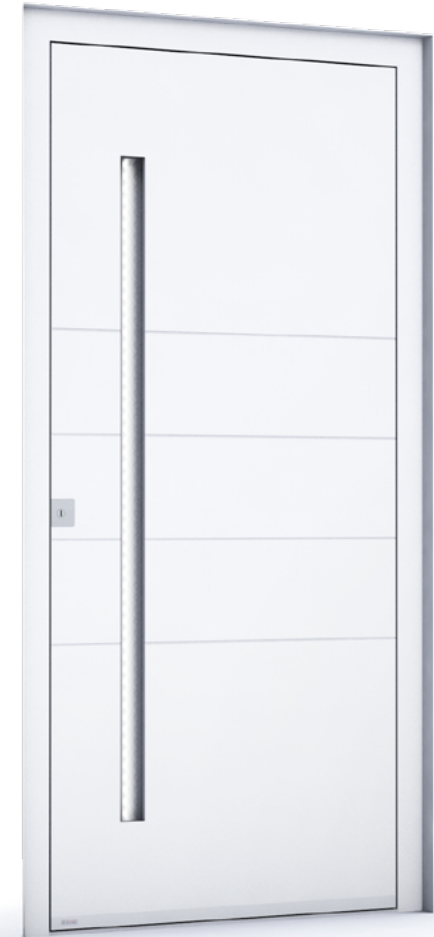

| EXCLUSIVE | PREMIUM |

RK 5100

Future Line
Example

RAL 3004 Purple Red - microstructure

outside: VSG 33.1
middle: sandblasted glass with clear strips
inside: float coated

Grooves 5mm

ES 400.1600 recessed handrail with LED lighting

RK 5220

Future Line
Example

RAL 7016 Anthracite Grey - matt

Alunox 5mm application flush

ES 400.1600 recessed handrail with LED lighting

| EXCLUSIVE | PREMIUM |

RK 5000

Future Line
Example

ES 400.400 recessed handrail with LED lighting

| EXCLUSIVE | PREMIUM |

RK 5090

Future Line
Example

Dark Dun - microstructure

outside: VSG 331
middle: sandblasted glass with clear strips
inside: float coated