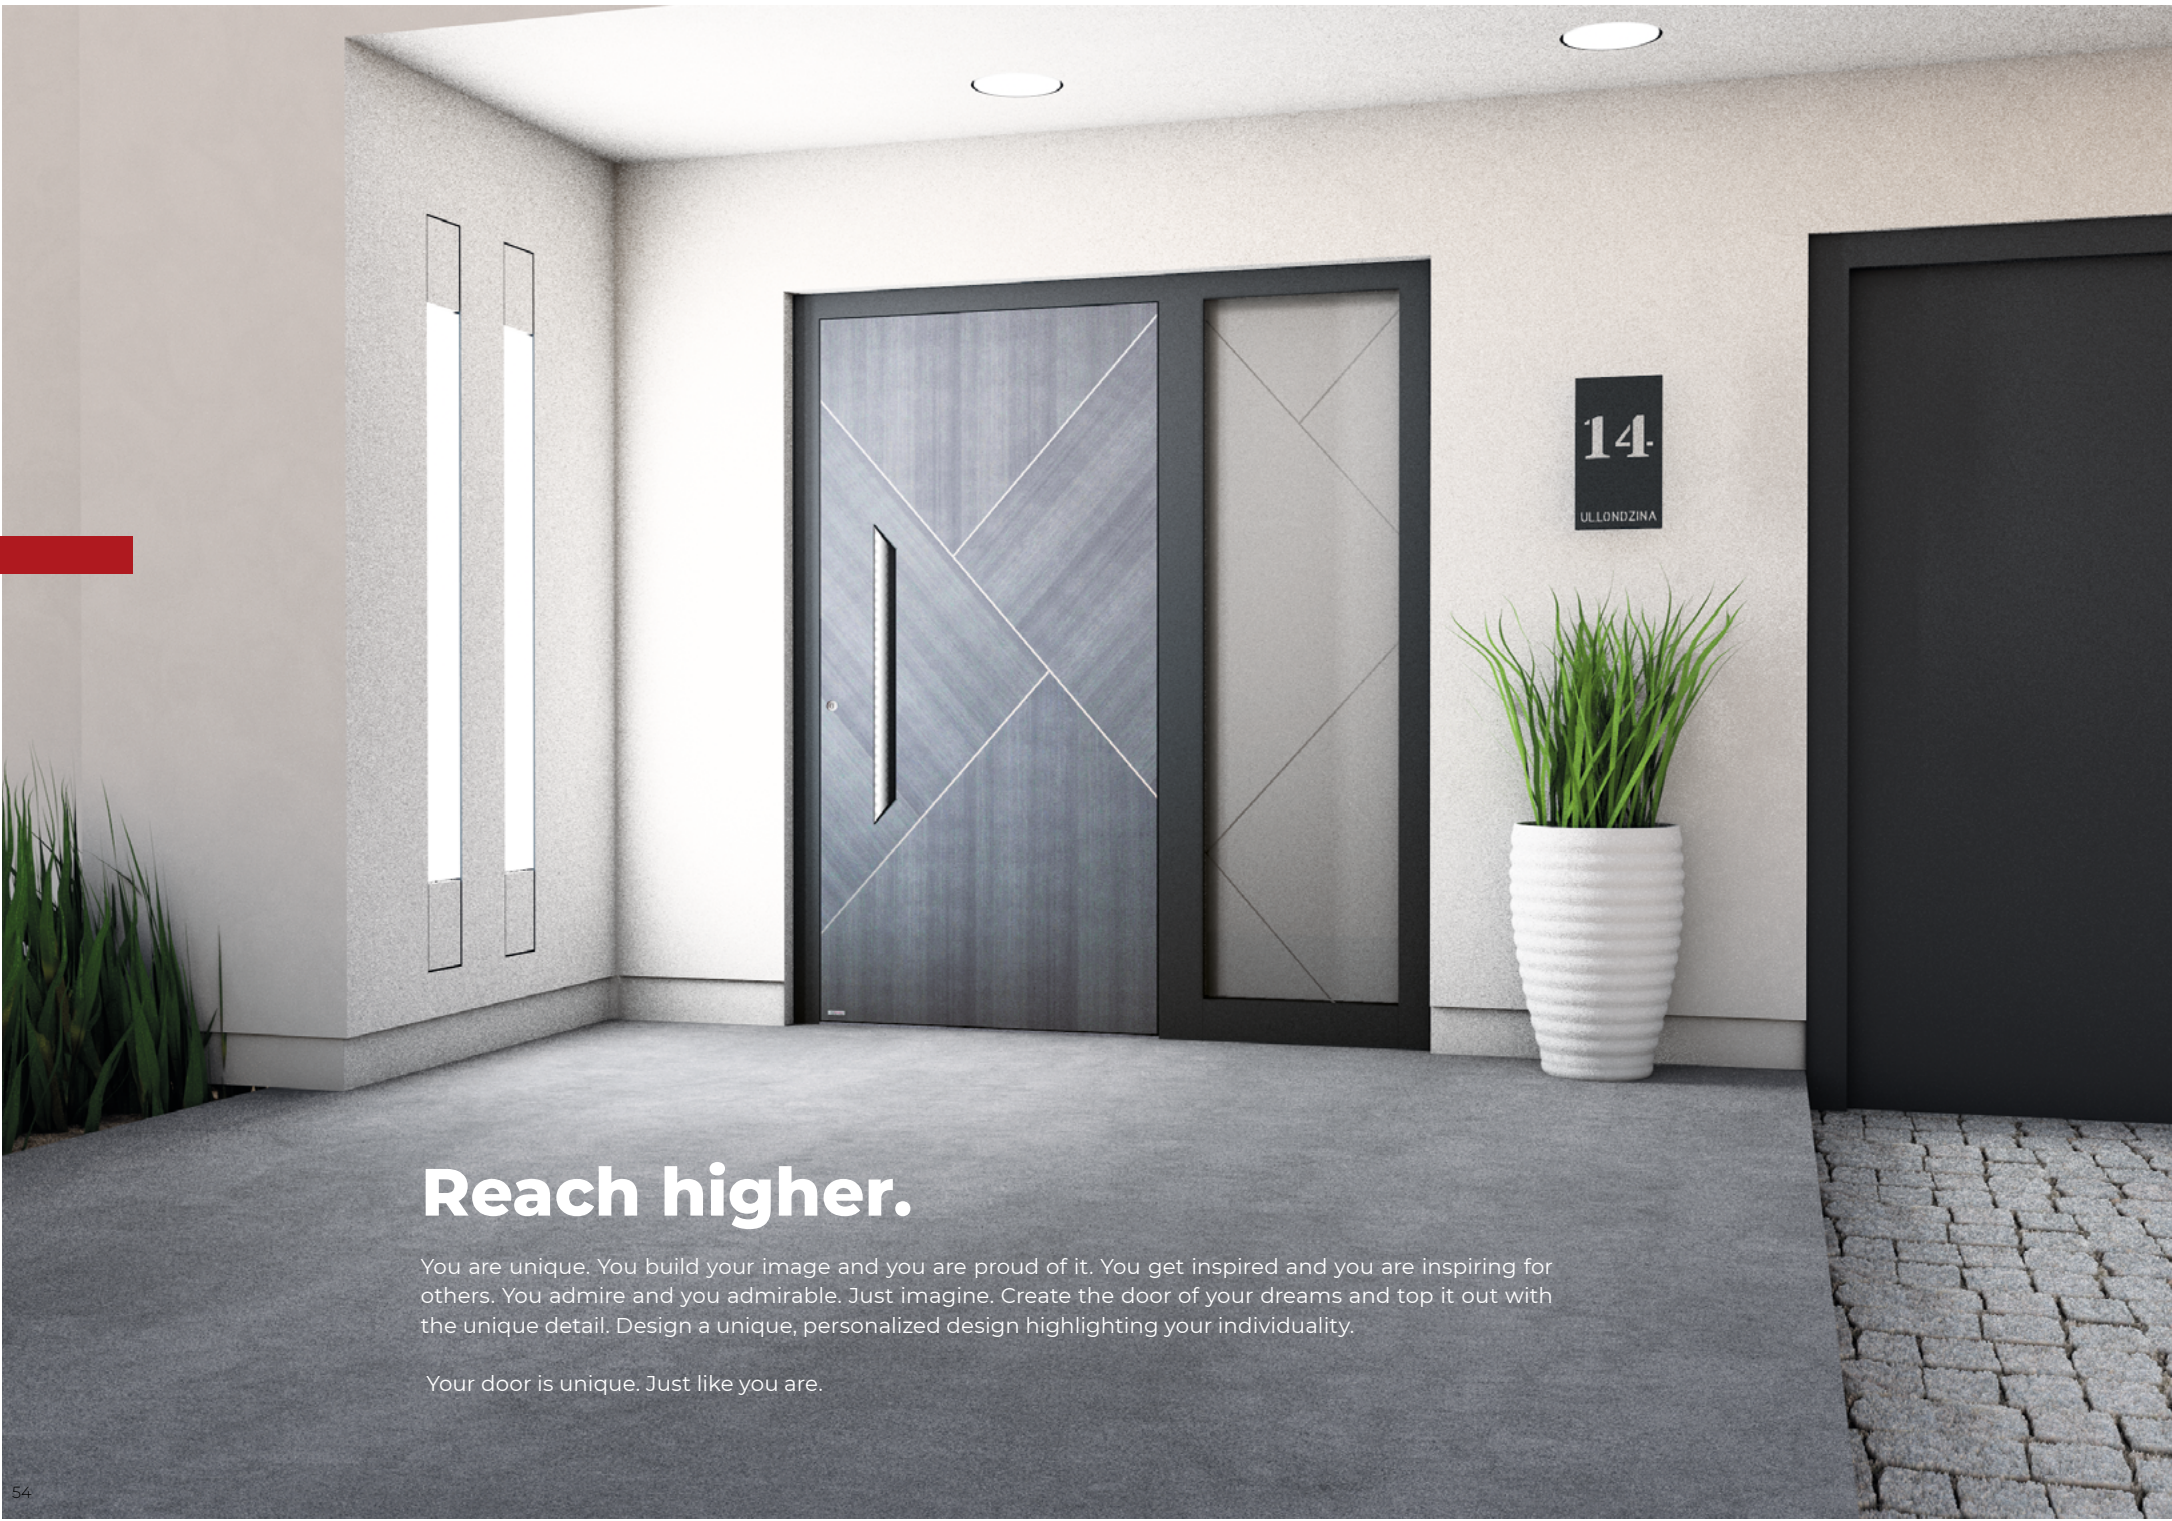

Reach higher.

You are unique. You build your image and you are proud of it. You get inspired and you are inspiring for others. You admire and you admirable. Just imagine. Create the door of your dreams and top it out with the unique detail. Design a unique, personalized design highlighting your individuality.

Your door is unique. Just like you are.