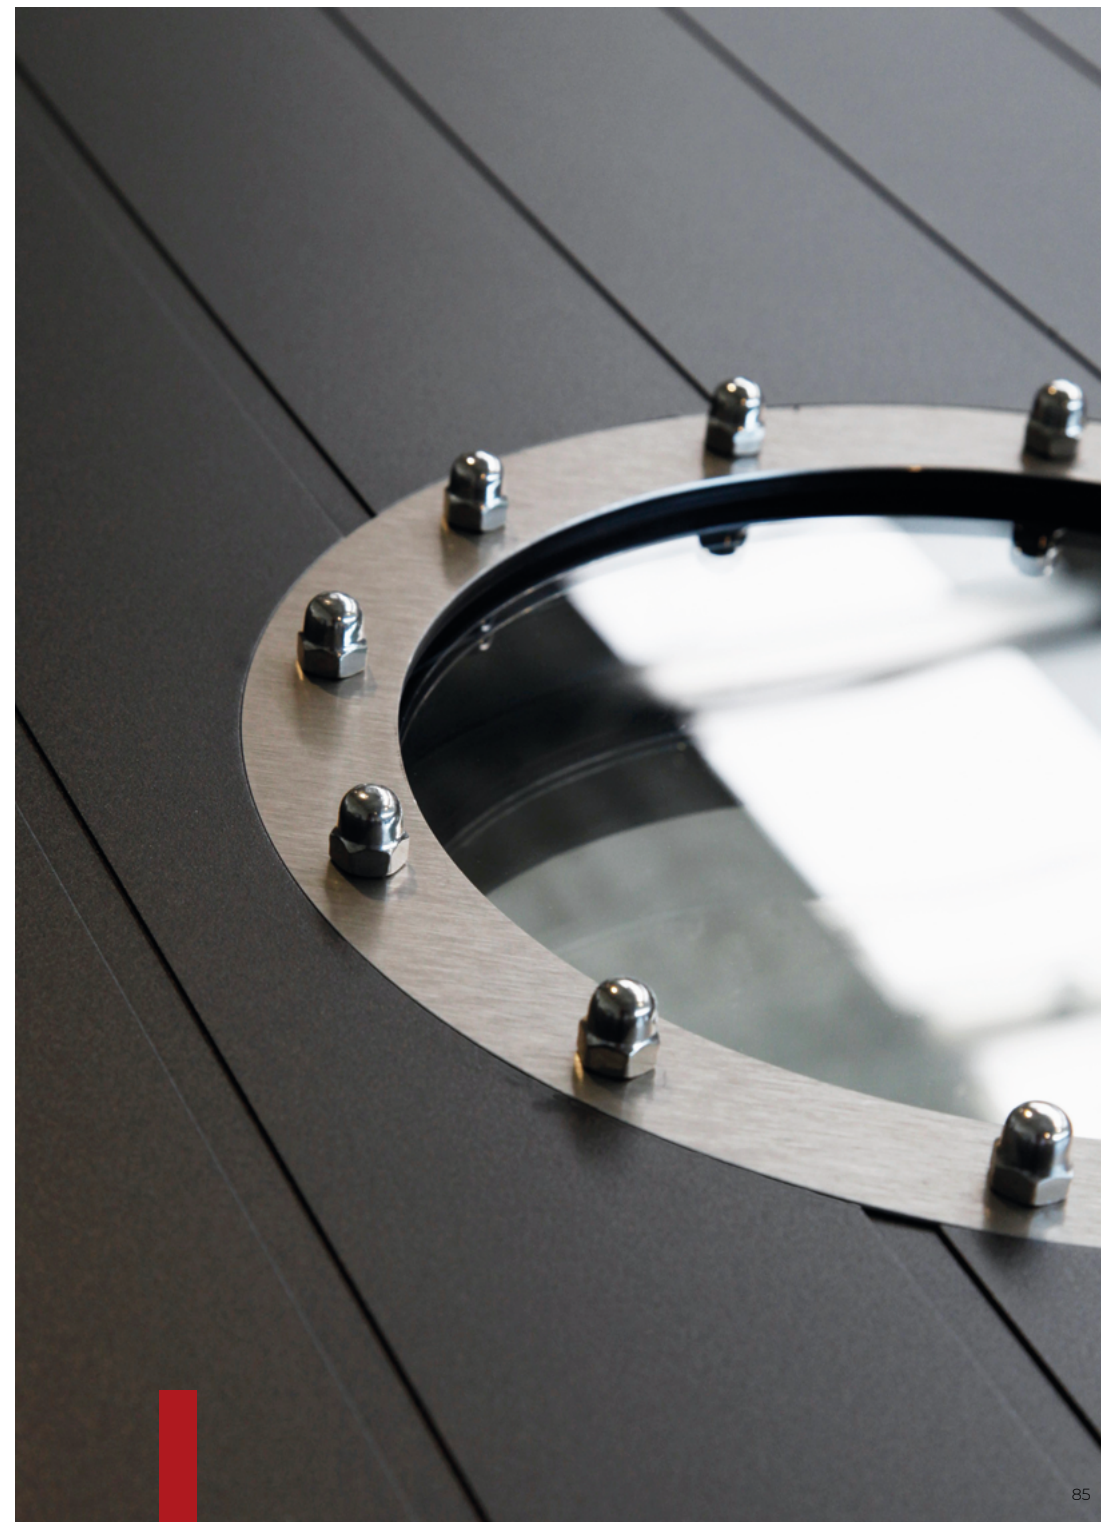

ES 170.1600 stainless steel handrail

| MODERN | EXCLUSIVE | PREMIUM |

RK 5210

Basic Line
Example

RAL 7021 Black Grey - microstructure

outside: VSG 33.1
middle: Satinato
inside: float coated

Grooves 10mm

ES 40.600 stainless steel handrail
Application porthole Alunox flush

| STANDARD | MODERN | EXCLUSIVE | PREMIUM |

Eternal and timeless...

RK 330

Basic Line
Example

RAL 9005 Jet Black - matt

Grooves 10mm

ES 105.1600 stainless steel handrail with
ES 2010 a built finger scanner ekey ARTE
ES 3020 Alunox skirting plate flush