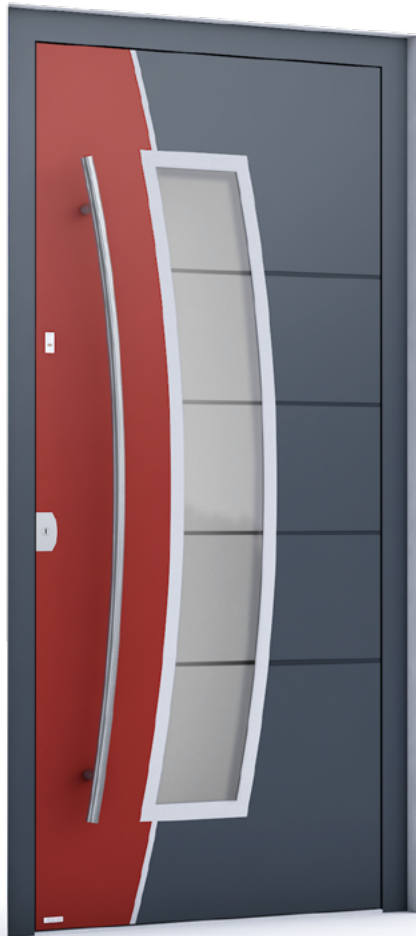

RK 910

Basic Line
Example

RAL 7016 Anthracite Grey - matt
Application RAL 3000 Flame Red - matt

outside: VSG 33.1
middle: sandblasted glass with clear strips
inside: float coated

Grooves 10mm

ES 50.1600 stainless steel handrail
ES 2010 finger scanner ekey ARTE
ES 3200 Alunox scratch protection
Alunox application flush

| STANDARD | MODERN | EXCLUSIVE | PREMIUM |