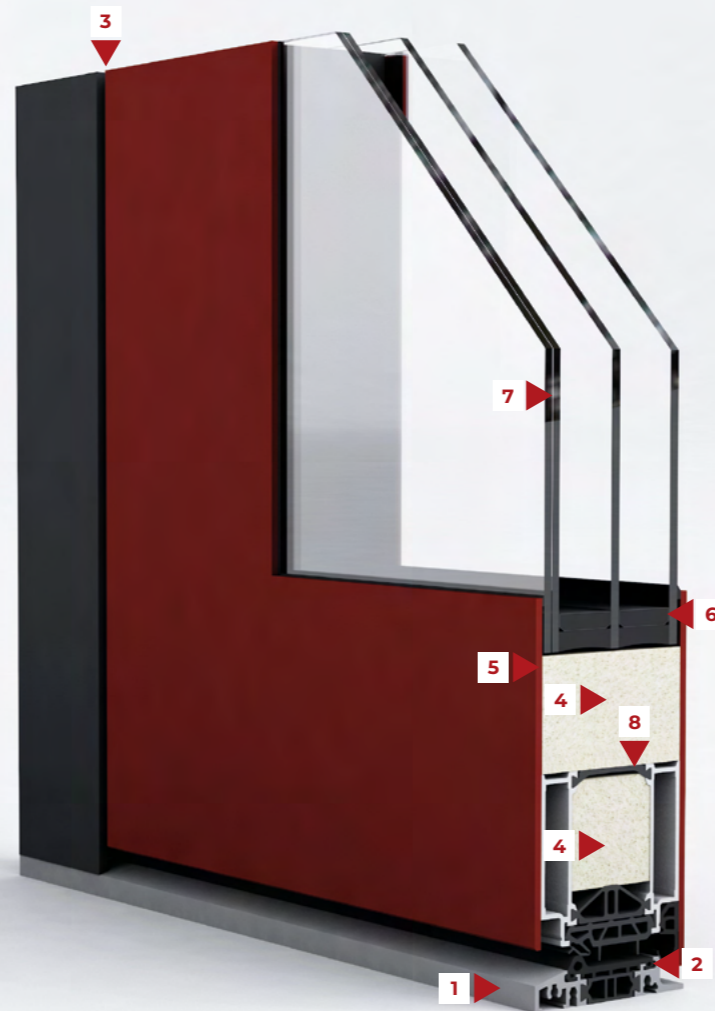

The heart of the door

Each body is exceptional and unique, while the heart is what they all have in common – the heart is crucial, responsible for the strength and stamina of its holder. It determines everything. We know it, which is why we fit the RK Exclusive Doors with the best and the strongest hearts. They need to be matched ideally – absolutely the best ones.

We use top quality, innovative technology adjusted to your needs. We have a continuously growing portfolio of unique solutions developed out of concern for the environment and energy saving.

- Low level, thermally broken access threshold (Disabled access compliant) 1
- High performance weather seal and connector 2
- Frame edge profile designed for concealed fixing strap system 3
- Highly performance insulation core 4
- 3mm thick aluminium outer face 5
- Warm edge insulated spacer bar 6
- Triple glass safety and low energy insulated glazing 7
- High performance insulated thermal break 8

Triple glazing - Ug – 0.7 W/m²K
(Black warm edge spacer bar)

Outside: laminated safety glass 6mm (VSG)
Middle: sandblasted glass / stained glass / float coated glass
Inside: float coated glass

Profile system

- RK Standard
- RK Modern
- RK Exclusive

Quadruple glazing – Ug – 0.3 W/m²K
(Black warm edge spacer bar)

Outside: laminated safety glass 6mm (VSG)
Middle I: sandblasted glass / stained glass / float coated glass
Middle II: float coated glass
Inside: float coated glass

Profile system

- RK Premium
- RK Prestige