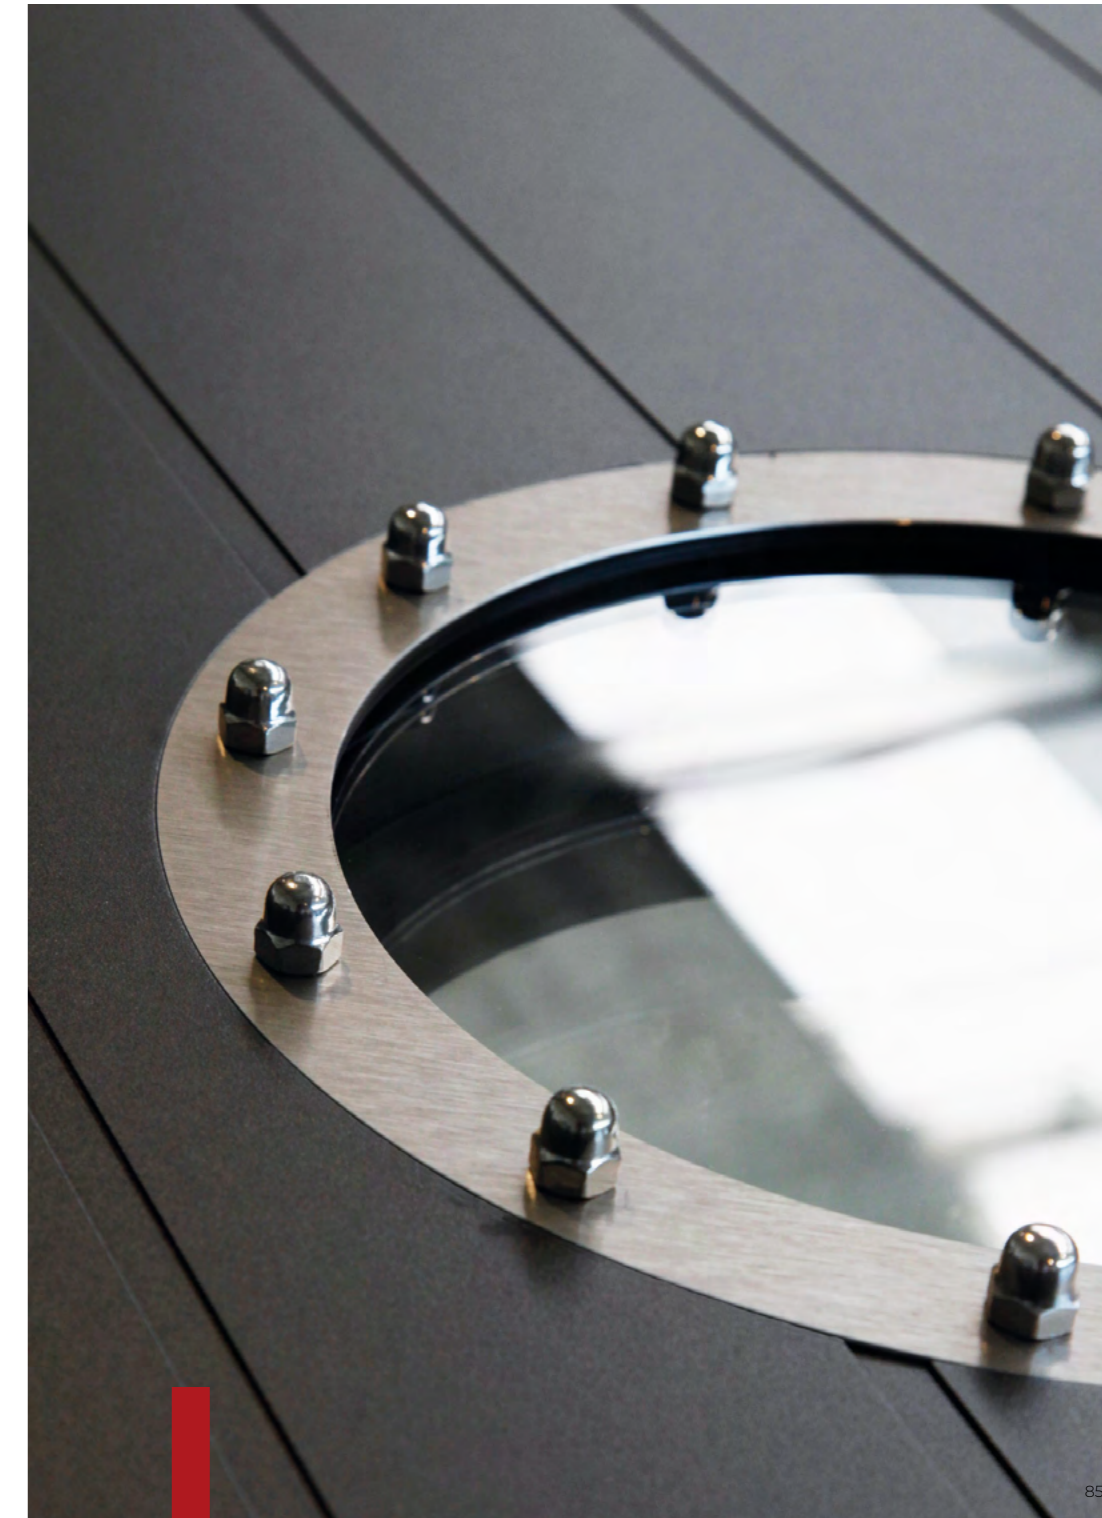

outside: VSG 33.1
middle: Satinato
inside: float coated

Grooves 10mm

ES 40.600 stainless steel handrail
Application porthole Alunox flush

| STANDARD | MODERN | EXCLUSIVE | PREMIUM |

**Eternal
and timeless...**