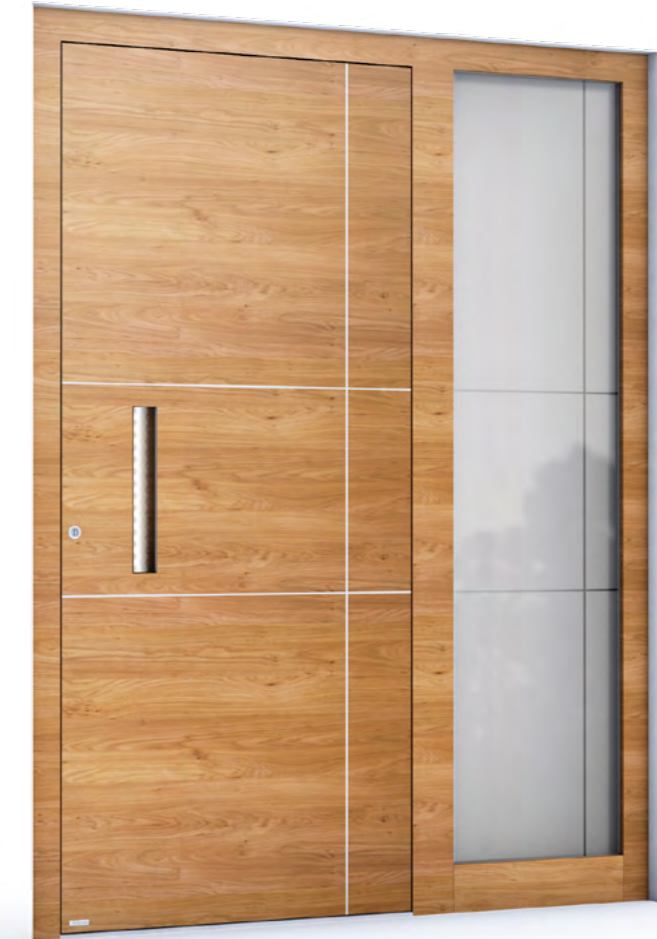

RK 5050

Future Line
Example

Winchester - wood effect - foil

Alunox 5mm application

ES 400.400 recessed handrail with LED lighting

| EXCLUSIVE | PREMIUM |