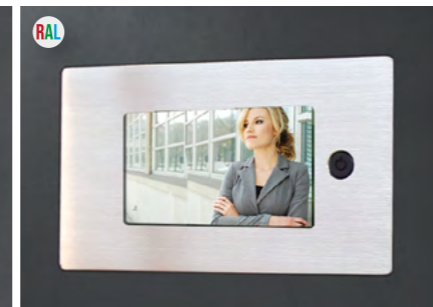

ES 2300
Overhead door closer with guide rail and arm
Colours: white, EV1 silver, brown

ES 2330
Opening limiter concealed 110°

Electronic peephole

ES 4035
LCD Monitor flush

ES 4030
LCD Monitor surface mounted