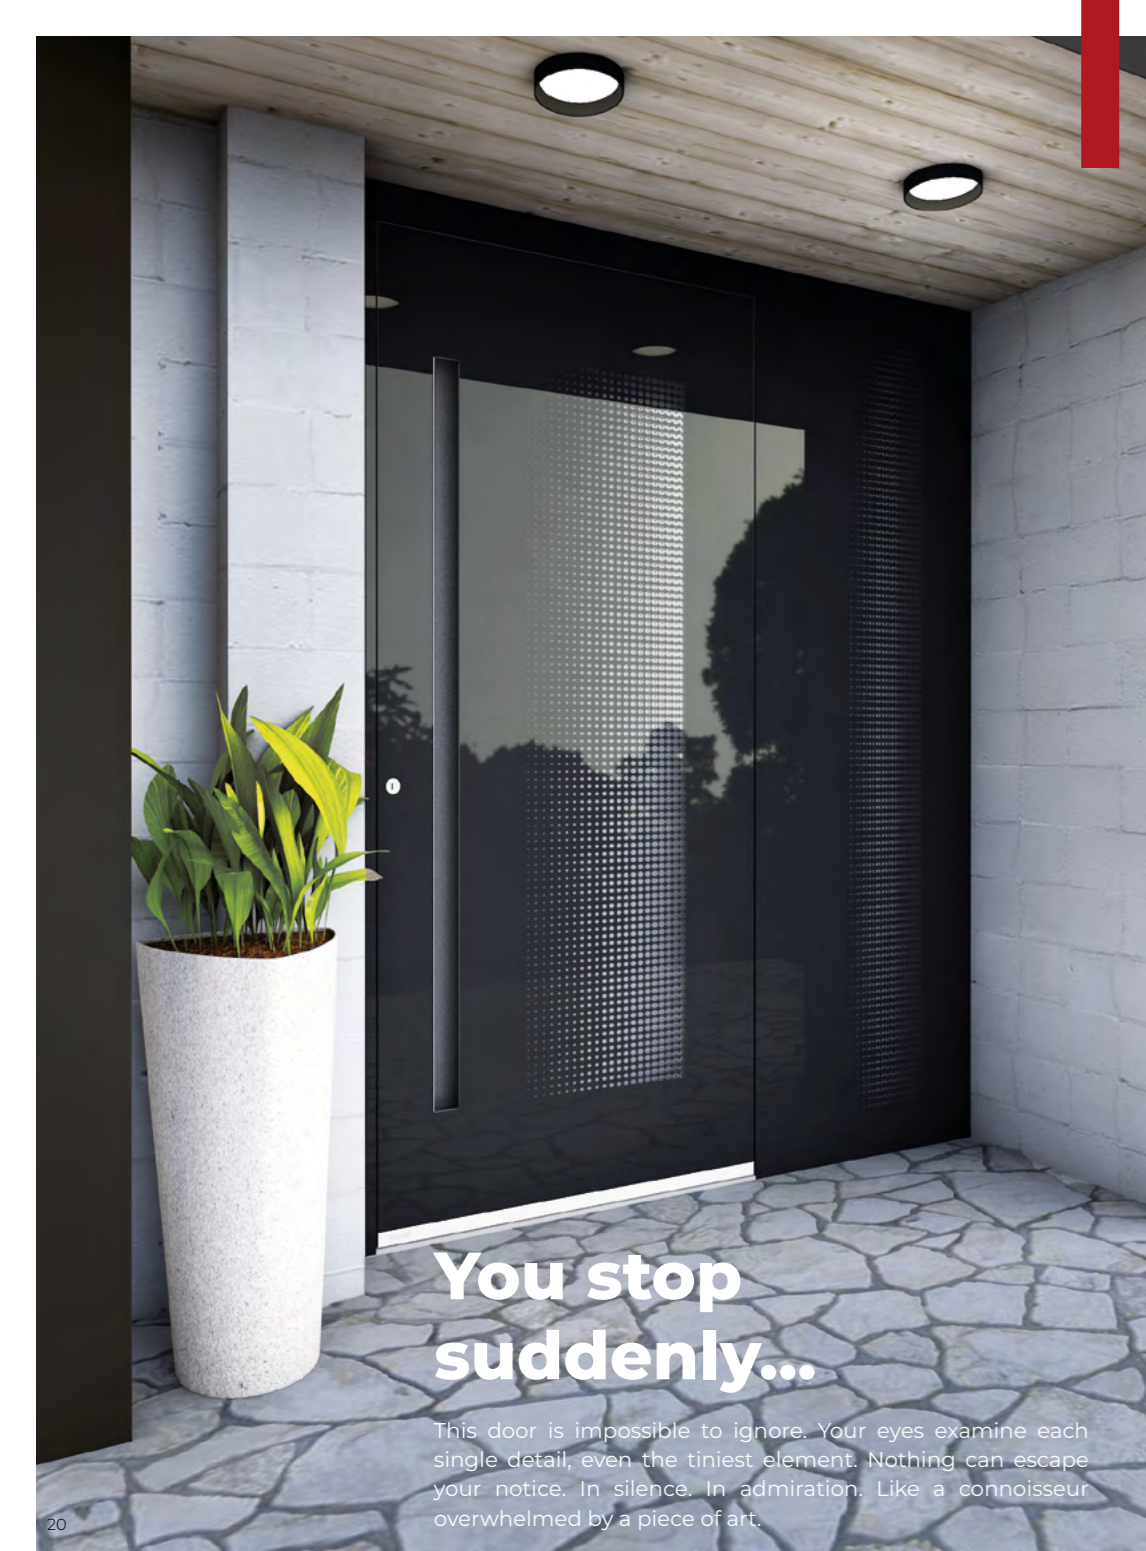

 ES 400.1800 recessed handrail with LED lighting

| EXCLUSIVE | PREMIUM |

RK 3360 Glass Line Example

-  ESG Black Glass
-  outside: ESG Black Glass with clear motive
middle: sandblasted glass with clear motive
inside: float coated
-  ES 400.1600 recessed handrail with LED lighting