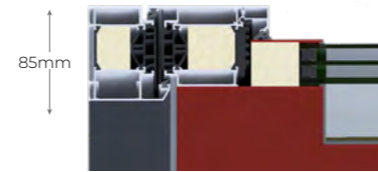

RK Modern Classic I