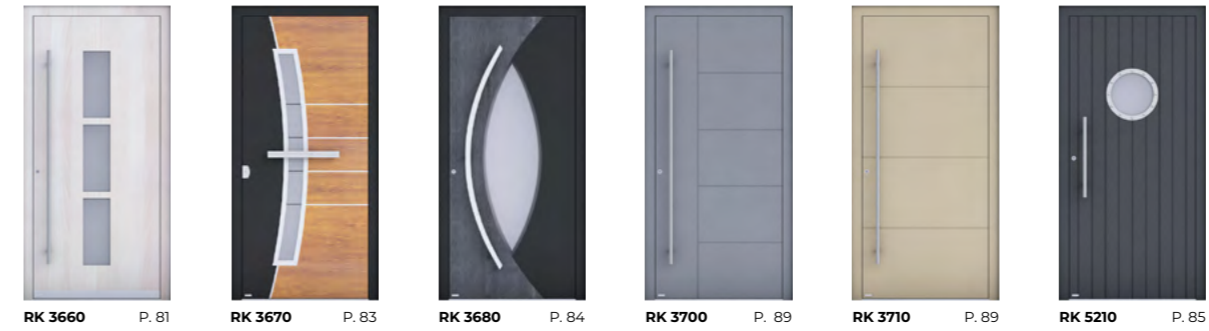

Collection 4.0