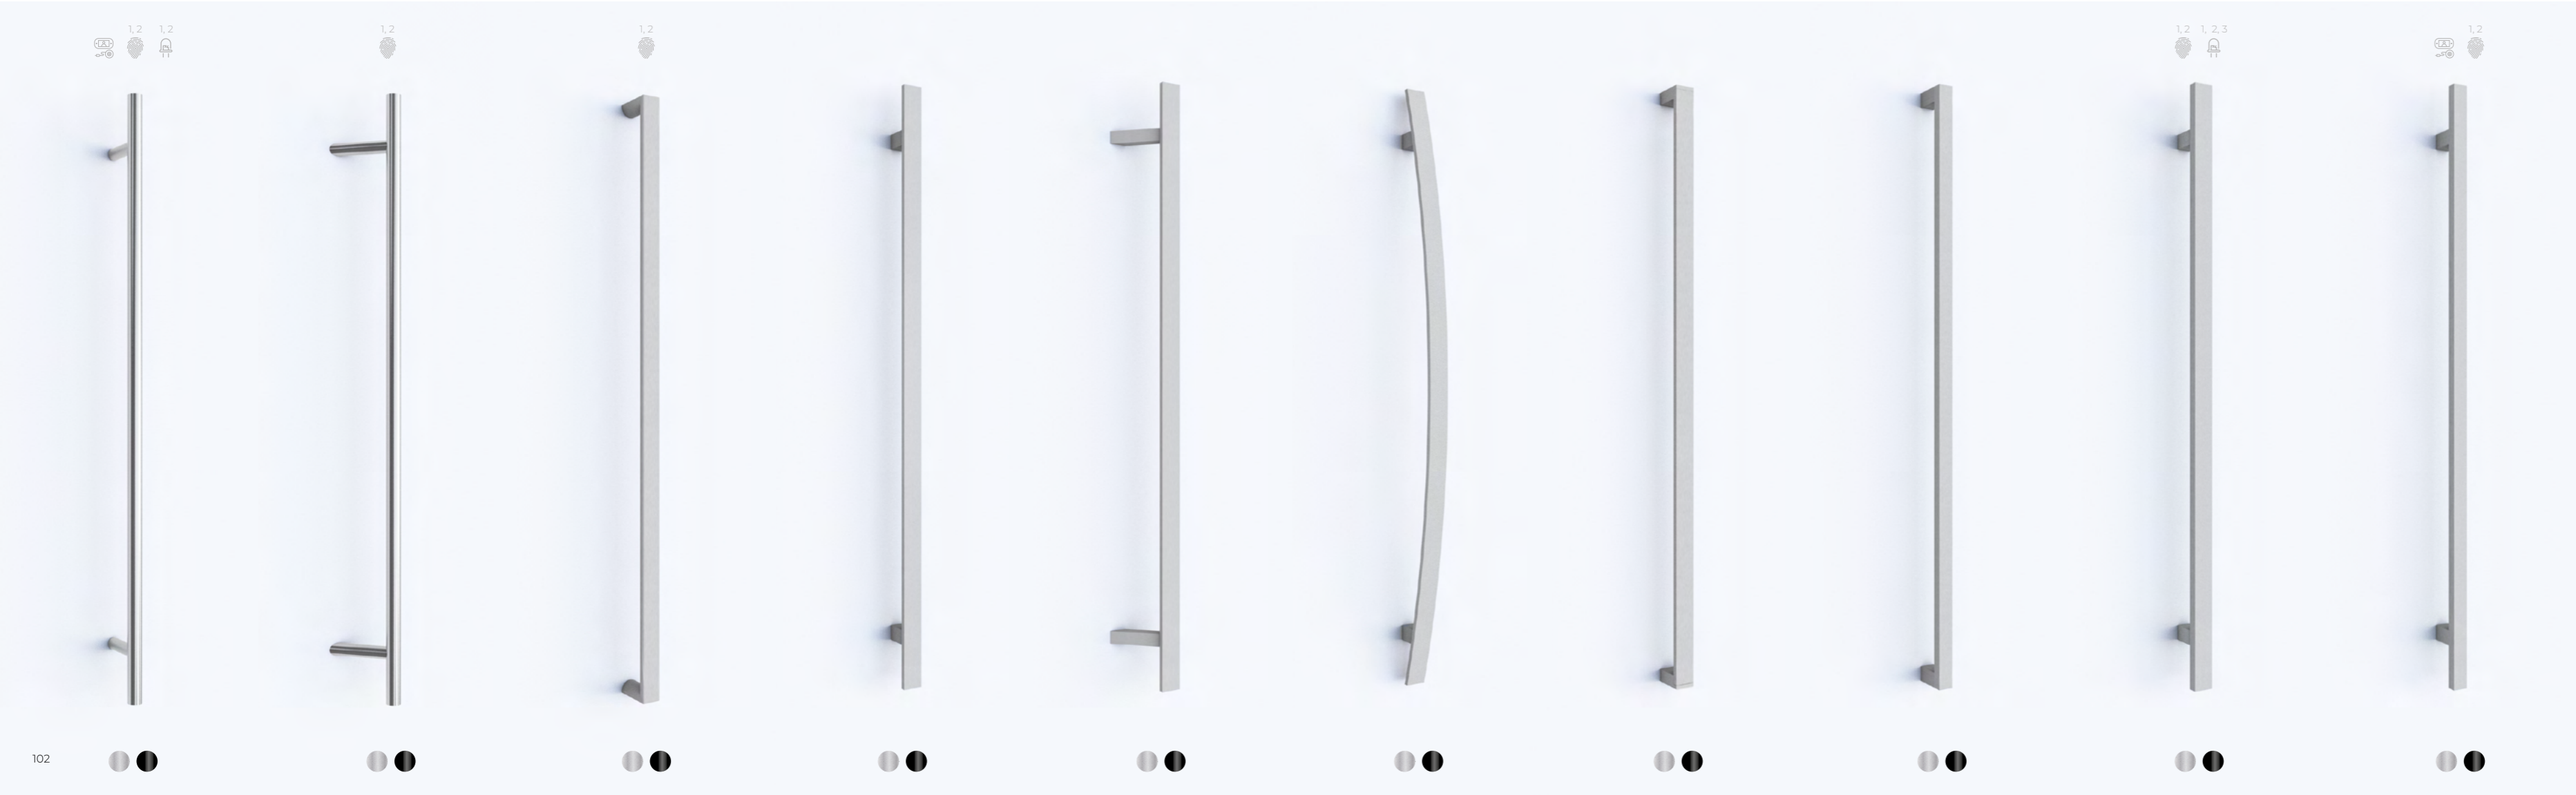

**Your home... Your space,
Your stronghold.**

It's here where you spend the most beautiful moments; here is your energy and the effect of your work. You jump in with both feet to create the interior of your dreams. And we? We will help you in this. Thanks to the endless range of possibilities you can match the door perfectly with your interior. Your imagination is the only limit.

It needs to be ideal. Absolutely.

HANDRAILS

Colours of handrails

- ES 40**
600, 800, 1000, 1200, 1400, 1600, 1800mm
Diameter: ø30mm
- ES 30**
600, 800, 1000, 1200, 1400, 1600, 1800mm
Diameter: ø30mm
- ES 46**
600, 800, 1000, 1200, 1400, 1600, 1800mm
Diameter: ø40mm
- ES 60**
600, 800, 1000, 1200, 1400, 1600, 1800mm
Section: 40x10mm
- ES 70**
600, 800, 1000, 1200, 1400, 1600, 1800mm
Section: 40x10mm
- ES 90**
600, 800, 1000, 1200mm
Section: 40x10mm
- ES 80**
400, 600, 800, 1000, 1200, 1400, 1600mm
Section: 40x10mm
- ES 130**
400, 600, 800, 1000, 1200, 1400, 1600mm
Section: 30x20mm
- ES 105**
600, 800, 1000, 1200, 1400, 1600, 1800mm
Section: 40x20mm
- ES 104**
600, 800, 1000, 1200, 1400, 1600, 1800mm
Section: 30x20mm

Digital door viewer

Finger scanner ekey ARTE / ekey ARTE Bluetooth

LED - lighting

HANDRAILS

Colours of handrails

ES 140
600, 800, 1000, 1200, 1400, 1600, 1800mm
Section: 40x20mm

ES 160
1000mm
Section: 40x10mm