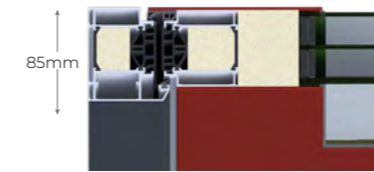

RK Exclusive Classic I