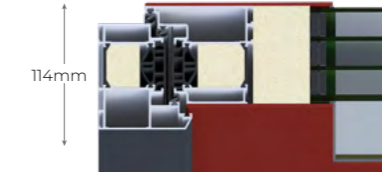

RK Premium Classic II