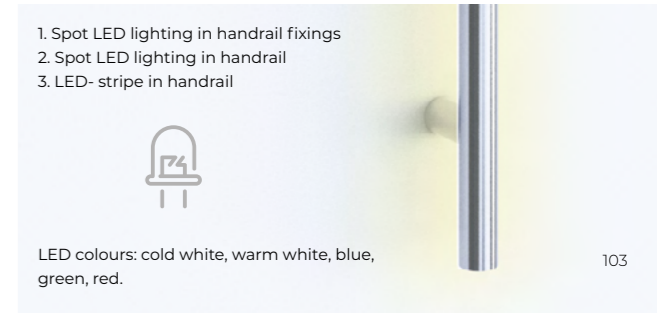

LED - lighting