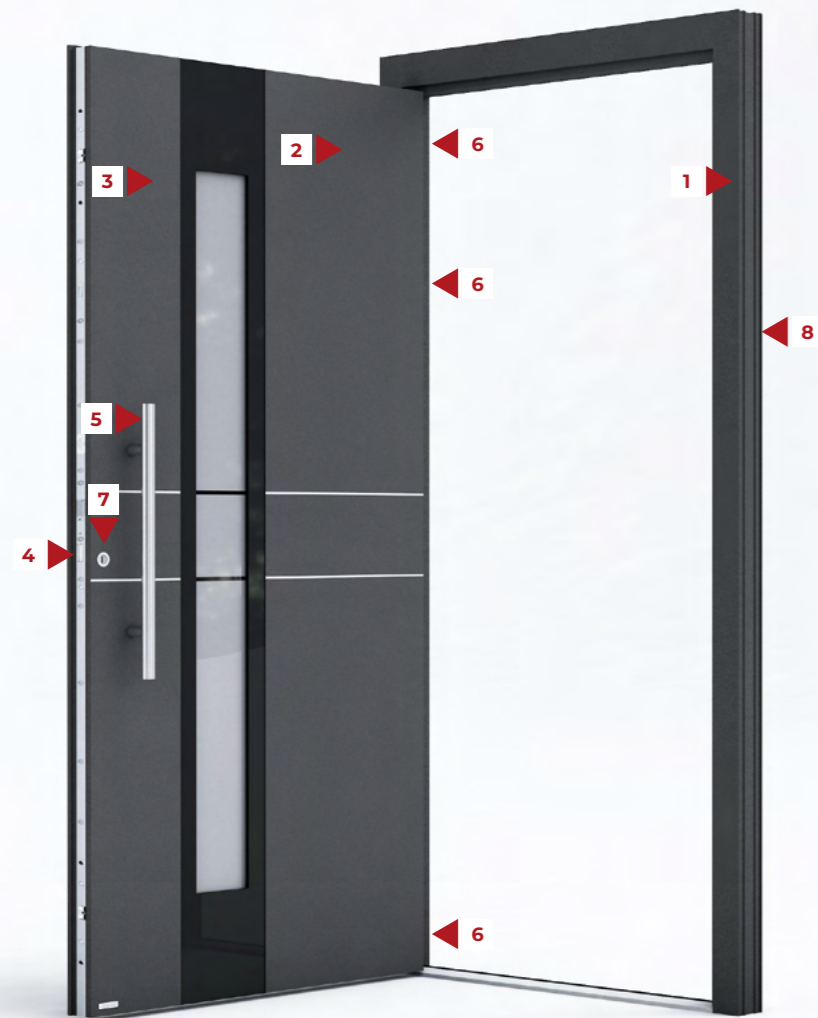

High standard equipment

All our aluminium doors offer individual designs, benefitting from high performance, security, and build quality with following standard specification:

- Highly insulated RK Aluminium system front door. 1
- 16 colours in matt or microstructure finish. 2
- High performance insulated core with laminated safety and heat protection triple glazing (warm edge). 3
- 3 point automatic stainless steel lock with integrated and adjustable lock receiver. 4
- Stainless steel handrail 600mm long with straight or angled fixings. 5
- Two-piece flag hinge (Standard, Modern) 6
- Three-piece roll band (Exclusive, Premium, Prestige) 7
- BKS profile security cylinder with 5 keys included. 8
- Standard dimensions up to 1150 x 2250mm (larger sizes available subject to surcharge).

ES 2602
Stainless steel round rosette flush (outside)

ES 1000
GU Security MR2 three-fold lock, stainless steel

NEW Superior basic equipment EXCLUSIVE+ (optional) *brak możliwości wykonania RC2