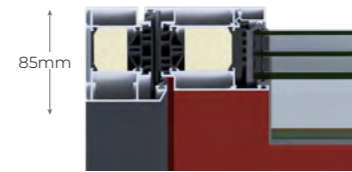

RK Standard Classic I