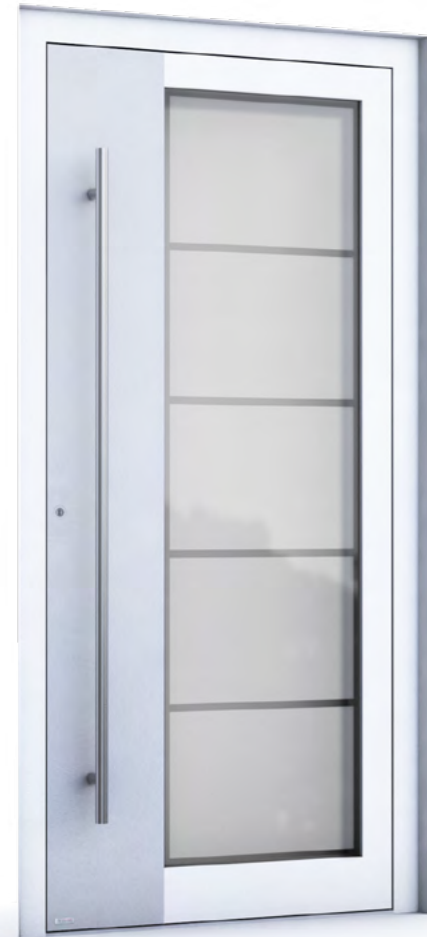

RK 3590

Basic Line
Example

RAL 9016 Traffic White - matt
Application RAL 9006 White Aluminium - matt

outside: VSG 33.1
middle: sandblasted glass with clear strips and clear edge
inside: float coated

ES 40.1600 stainless steel handrail

| MODERN | EXCLUSIVE | PREMIUM |