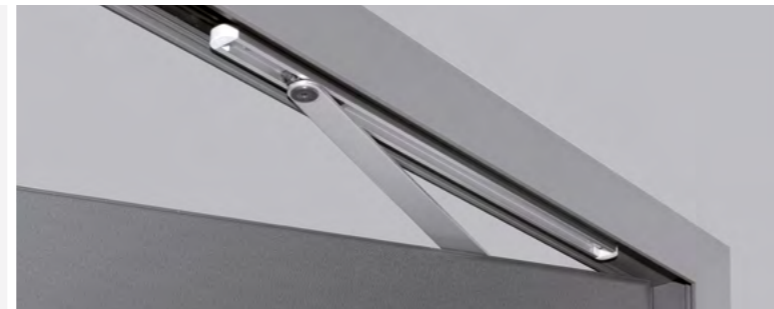

ES 2450
VL- door hinge zinc coated, max 90° opening /
unavailable in RK Premium system

ES 2100
Electric door opener with daytime release
ES 2110
Electric door opener without daytime release

ES 2320
Overhead, hidden door closer with slide rail