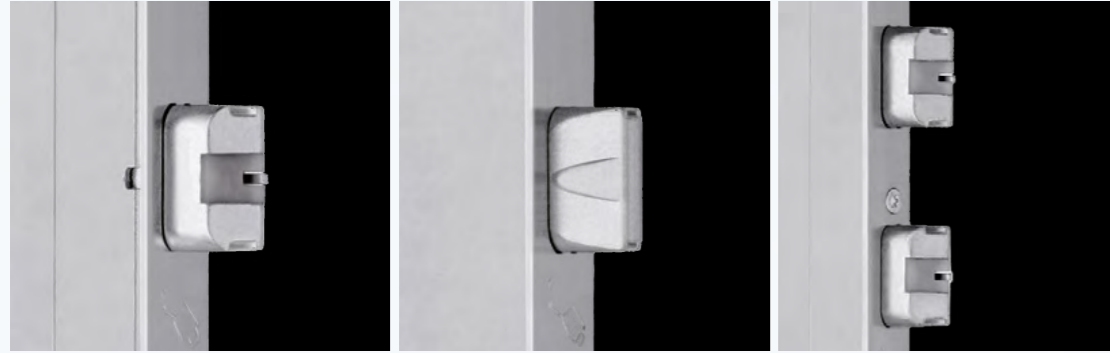

ES 2700
Hinge side securing-hold bolts (2 pieces)

ACCESSORIES

Automatic latchbolt

Simply allow the door to fall shut: as soon as the door is shut, the automatic latchbolts automatically throw 20mm and are secured to prevent them being forced back- the door is locked when just pulled shut. These locking systems can be opened at any time via the lever handle from the inside and by key from the outside.