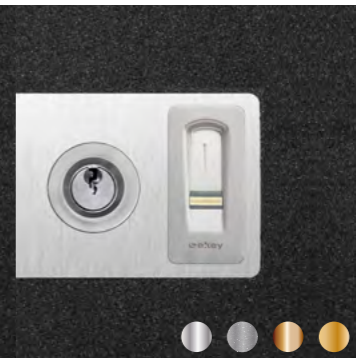

ES 3040
Skirting plate Alunox- 3D